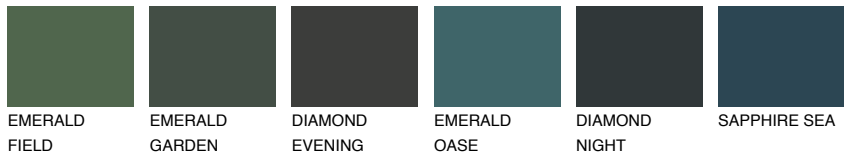

COLOUR DETAILS

STROMBOLI4 ST4

33% TSR 30%

Matching colours

COLOURS

INTENSE

For more information on plasters and paints, go to www.ceresit.ee

*The presented colours refer to plasters and paints offered by Ceresit. Due to the use of digital techniques, the presented colours might not represent the original ones, thus they cannot be considered as a reliable colour presentation. We recommend checking the authentic colour samples.