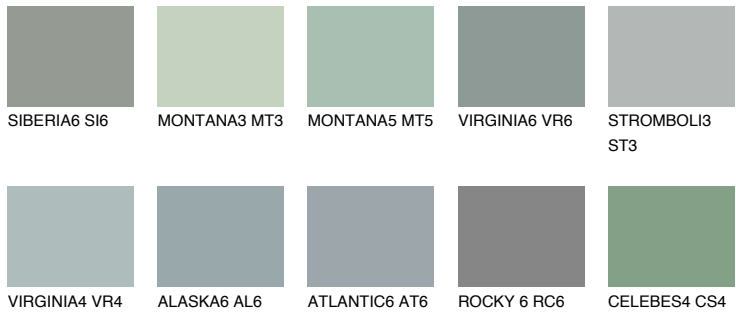

COLOUR DETAILS

STROMBOLI4 ST4

33% TSR 30%

Matching colours

COLOURS

INTENSE

For more information on plasters and paints, go to www.ceresit.ee

*The presented colours refer to plasters and paints offered by Ceresit. Due to the use of digital techniques, the presented colours might not represent the original ones, thus they cannot be considered as a reliable colour presentation. We recommend checking the authentic colour samples.