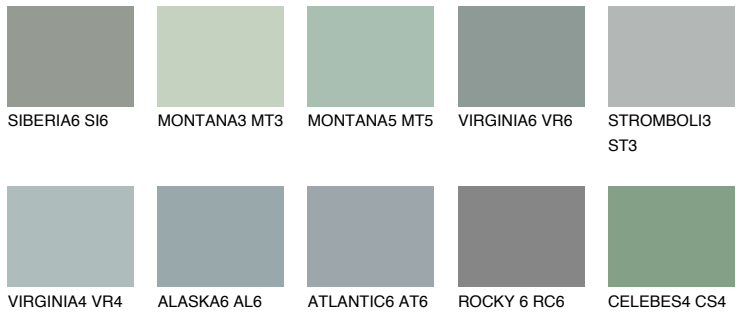

COLOUR DETAILS

STROMBOLI4 ST4

33% TSR 30%

Matching colours

COLOURS

INTENSE

For more information on plasters and paints, go to www.ceresit.ee

*The presented colours refer to plasters and paints offered by Ceresit. Due to the use of digital techniques, the presented colours might not represent the original ones, thus they cannot be considered as a reliable colour presentation. We recommend checking the authentic colour samples.