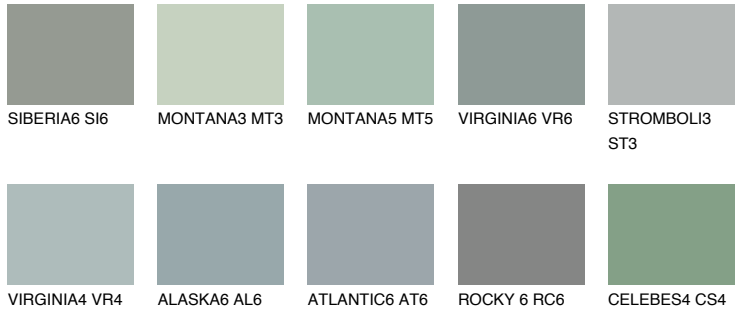

COLOUR DETAILS

STROMBOLI4 ST4

33% TSR 30%

Matching colours

COLOURS

INTENSE

For more information on plasters and paints, go to www.ceresit.ee

*The presented colours refer to plasters and paints offered by Ceresit. Due to the use of digital techniques, the presented colours might not represent the original ones, thus they cannot be considered as a reliable colour presentation. We recommend checking the authentic colour samples.