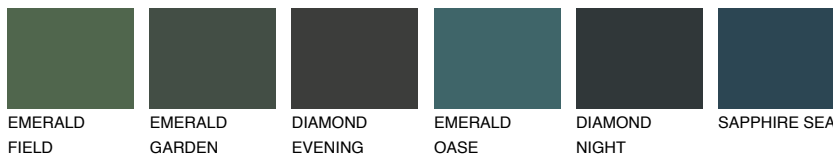

COLOUR DETAILS

STROMBOLI4 ST4

33% TSR 30%

Matching colours

COLOURS

INTENSE

For more information on plasters and paints, go to www.ceresit.ee

*The presented colours refer to plasters and paints offered by Ceresit. Due to the use of digital techniques, the presented colours might not represent the original ones, thus they cannot be considered as a reliable colour presentation. We recommend checking the authentic colour samples.