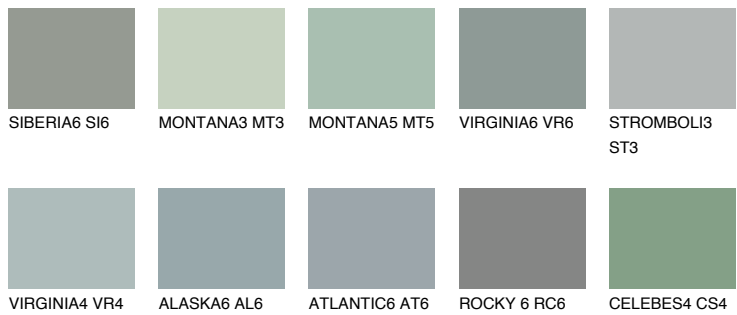

COLOUR DETAILS

STROMBOLI4 ST4

33% TSR 30%

Matching colours

COLOURS

INTENSE

For more information on plasters and paints, go to www.ceresit.ee

*The presented colours refer to plasters and paints offered by Ceresit. Due to the use of digital techniques, the presented colours might not represent the original ones, thus they cannot be considered as a reliable colour presentation. We recommend checking the authentic colour samples.