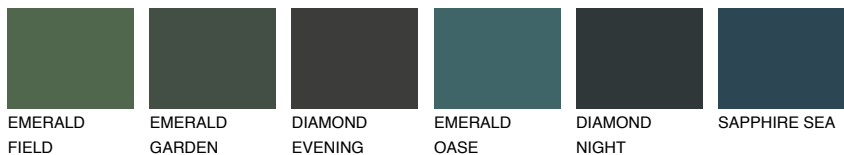

COLOUR DETAILS

STROMBOLI4 ST4

33% TSR 30%

Matching colours

COLOURS

INTENSE

For more information on plasters and paints, go to www.ceresit.ee

*The presented colours refer to plasters and paints offered by Ceresit. Due to the use of digital techniques, the presented colours might not represent the original ones, thus they cannot be considered as a reliable colour presentation. We recommend checking the authentic colour samples.