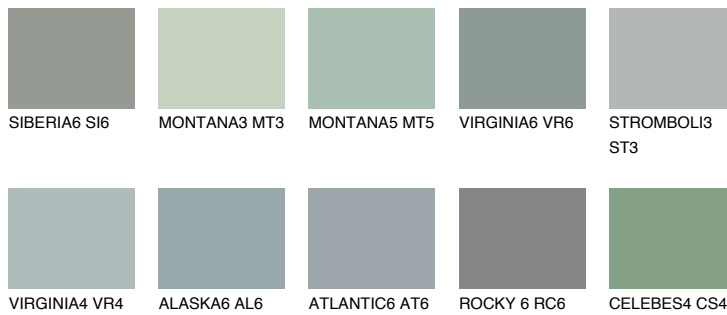

COLOUR DETAILS

STROMBOLI4 ST4

33% TSR 30%

Matching colours

COLOURS

INTENSE

For more information on plasters and paints, go to www.ceresit.ee

*The presented colours refer to plasters and paints offered by Ceresit. Due to the use of digital techniques, the presented colours might not represent the original ones, thus they cannot be considered as a reliable colour presentation. We recommend checking the authentic colour samples.