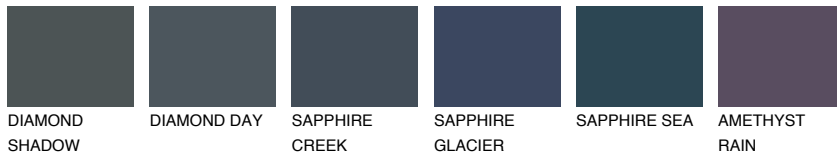

COLOUR DETAILS

STROMBOLI5 ST5

☀️ 28% **TSR 24%**

Matching colours

COLOURS

INTENSE

For more information on plasters and paints, go to www.ceresit.ee

*The presented colours refer to plasters and paints offered by Ceresit. Due to the use of digital techniques, the presented colours might not represent the original ones, thus they cannot be considered as a reliable colour presentation. We recommend checking the authentic colour samples.