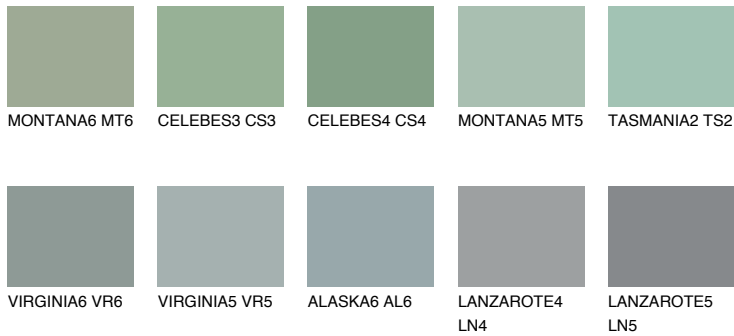

COLOUR DETAILS

STROMBOLI5 ST5

☀️ 28% **TSR 24%**

Matching colours

COLOURS

INTENSE

For more information on plasters and paints, go to www.ceresit.ee

*The presented colours refer to plasters and paints offered by Ceresit. Due to the use of digital techniques, the presented colours might not represent the original ones, thus they cannot be considered as a reliable colour presentation. We recommend checking the authentic colour samples.