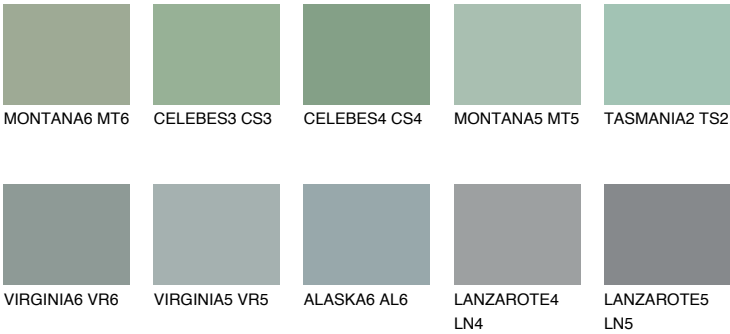

STROMBOLI5 ST5

☀ 28% **TSR** 24%

Matching colours

COLOURS

INTENSE

For more information on plasters and paints, go to www.ceresit.ee

*The presented colours refer to plasters and paints offered by Ceresit. Due to the use of digital techniques, the presented colours might not represent the original ones, thus they cannot be considered as a reliable colour presentation. We recommend checking the authentic colour samples.