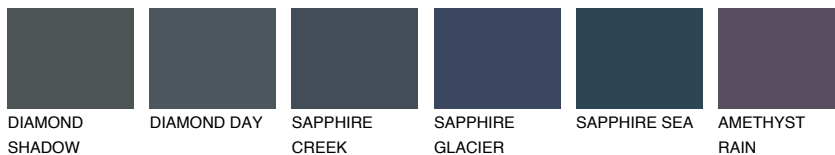

COLOUR DETAILS

STROMBOLI5 ST5

☀ 28% **TSR 24%**

Matching colours

COLOURS

INTENSE

For more information on plasters and paints, go to www.ceresit.ee

*The presented colours refer to plasters and paints offered by Ceresit. Due to the use of digital techniques, the presented colours might not represent the original ones, thus they cannot be considered as a reliable colour presentation. We recommend checking the authentic colour samples.