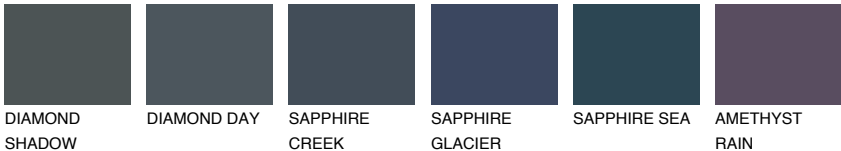

STROMBOLI5 ST5

☀ 28% **TSR** 24%

Matching colours

COLOURS

INTENSE

For more information on plasters and paints, go to www.ceresit.ee

*The presented colours refer to plasters and paints offered by Ceresit. Due to the use of digital techniques, the presented colours might not represent the original ones, thus they cannot be considered as a reliable colour presentation. We recommend checking the authentic colour samples.