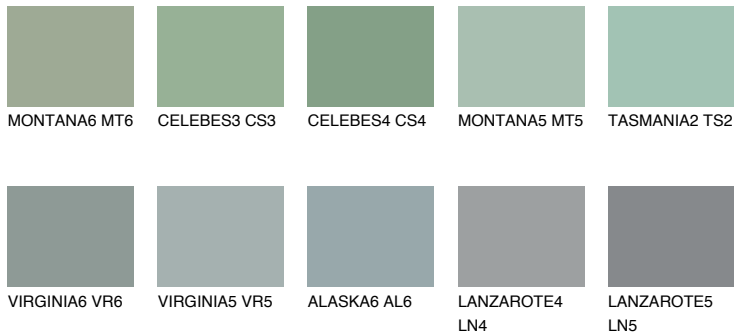

COLOUR DETAILS

STROMBOLI5 ST5

☀ 28% **TSR 24%**

Matching colours

COLOURS

INTENSE

For more information on plasters and paints, go to www.ceresit.ee

*The presented colours refer to plasters and paints offered by Ceresit. Due to the use of digital techniques, the presented colours might not represent the original ones, thus they cannot be considered as a reliable colour presentation. We recommend checking the authentic colour samples.