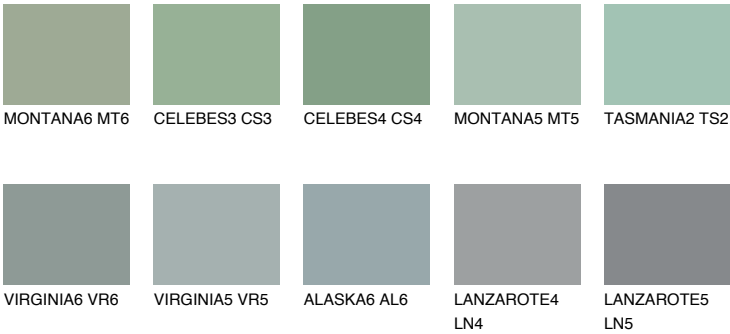

COLOUR DETAILS

STROMBOLI5 ST5

☀ 28% **TSR** 24%

Matching colours

COLOURS

INTENSE

For more information on plasters and paints, go to www.ceresit.ee

*The presented colours refer to plasters and paints offered by Ceresit. Due to the use of digital techniques, the presented colours might not represent the original ones, thus they cannot be considered as a reliable colour presentation. We recommend checking the authentic colour samples.