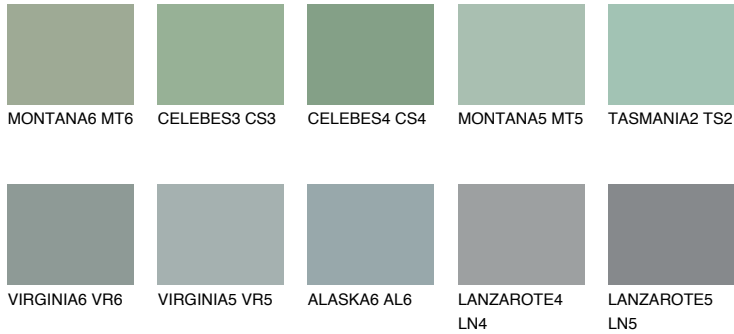

# COLOUR DETAILS

### Matching colours

#### COLOURS

#### INTENSE

For more information on plasters and paints, go to [www.ceresit.ee](http://www.ceresit.ee)

\*The presented colours refer to plasters and paints offered by Ceresit. Due to the use of digital techniques, the presented colours might not represent the original ones, thus they cannot be considered as a reliable colour presentation. We recommend checking the authentic colour samples.