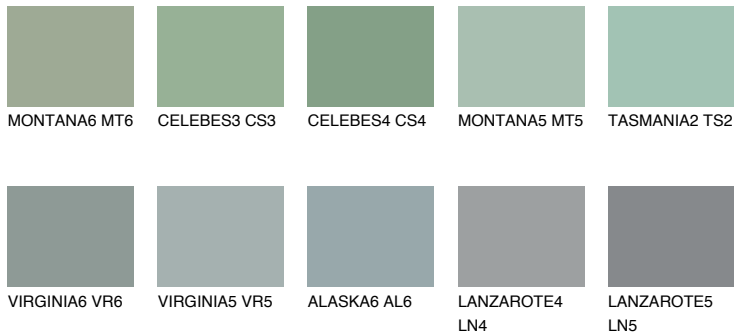

COLOUR DETAILS

STROMBOLI5 ST5

☀ 28% **TSR** 24%

Matching colours

COLOURS

INTENSE

For more information on plasters and paints, go to www.ceresit.ee

*The presented colours refer to plasters and paints offered by Ceresit. Due to the use of digital techniques, the presented colours might not represent the original ones, thus they cannot be considered as a reliable colour presentation. We recommend checking the authentic colour samples.