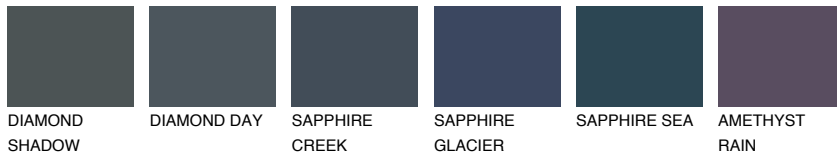

COLOUR DETAILS

STROMBOLI5 ST5

☀ 28% **TSR** 24%

Matching colours

COLOURS

INTENSE

For more information on plasters and paints, go to www.ceresit.ee

*The presented colours refer to plasters and paints offered by Ceresit. Due to the use of digital techniques, the presented colours might not represent the original ones, thus they cannot be considered as a reliable colour presentation. We recommend checking the authentic colour samples.