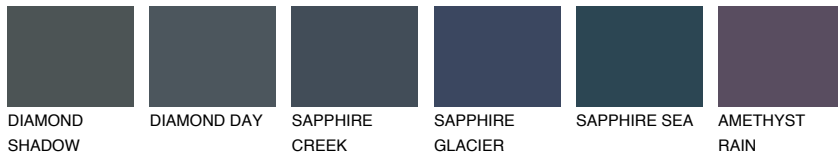

COLOUR DETAILS

STROMBOLI5 ST5

☀️ 28%   **TSR 24%**

Matching colours

COLOURS

INTENSE

For more information on plasters and paints, go to www.ceresit.ee

*The presented colours refer to plasters and paints offered by Ceresit. Due to the use of digital techniques, the presented colours might not represent the original ones, thus they cannot be considered as a reliable colour presentation. We recommend checking the authentic colour samples.