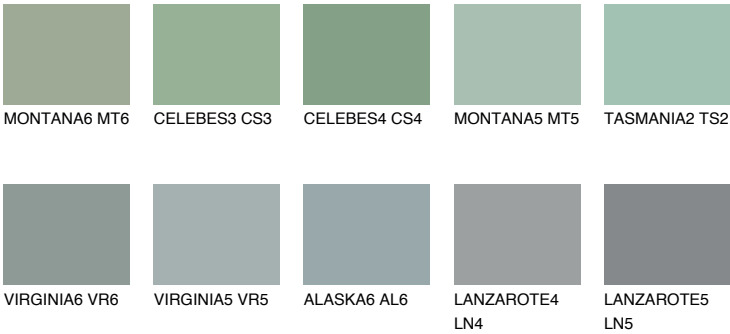

## STROMBOLI5 ST5

☀️ 28%    **TSR** 24%

### Matching colours

#### COLOURS

#### INTENSE

For more information on plasters and paints, go to [www.ceresit.ee](http://www.ceresit.ee)

\*The presented colours refer to plasters and paints offered by Ceresit. Due to the use of digital techniques, the presented colours might not represent the original ones, thus they cannot be considered as a reliable colour presentation. We recommend checking the authentic colour samples.