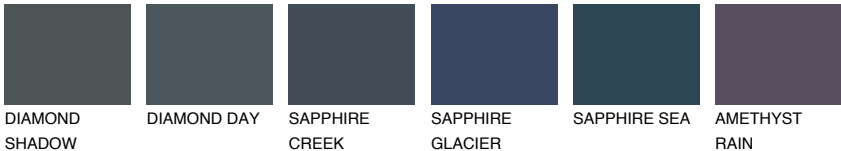

COLOUR DETAILS

STROMBOLI5 ST5

☀ 28% **TSR** 24%

Matching colours

COLOURS

INTENSE

For more information on plasters and paints, go to www.ceresit.ee

*The presented colours refer to plasters and paints offered by Ceresit. Due to the use of digital techniques, the presented colours might not represent the original ones, thus they cannot be considered as a reliable colour presentation. We recommend checking the authentic colour samples.