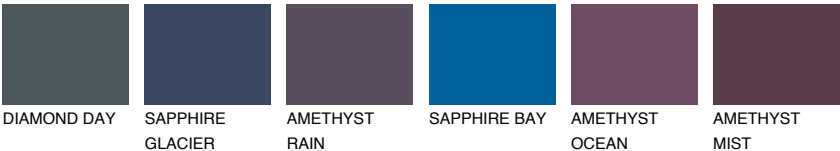

STROMBOLI6 ST6

☀ 22% **TSR** 19%

Matching colours

COLOURS

INTENSE

For more information on plasters and paints, go to www.ceresit.ee

*The presented colours refer to plasters and paints offered by Ceresit. Due to the use of digital techniques, the presented colours might not represent the original ones, thus they cannot be considered as a reliable colour presentation. We recommend checking the authentic colour samples.