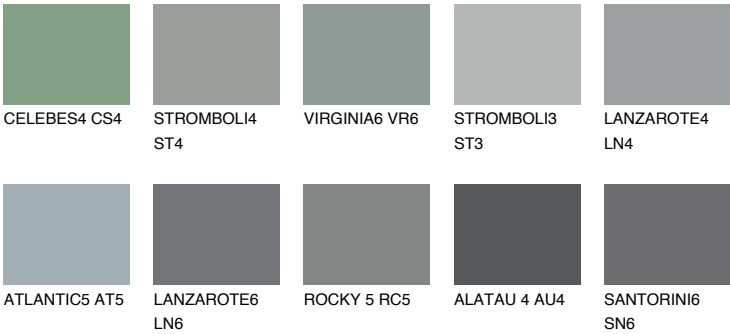

STROMBOLI6 ST6

☀️ 22% **TSR** 19%

Matching colours

COLOURS

INTENSE

For more information on plasters and paints, go to www.ceresit.ee

*The presented colours refer to plasters and paints offered by Ceresit. Due to the use of digital techniques, the presented colours might not represent the original ones, thus they cannot be considered as a reliable colour presentation. We recommend checking the authentic colour samples.