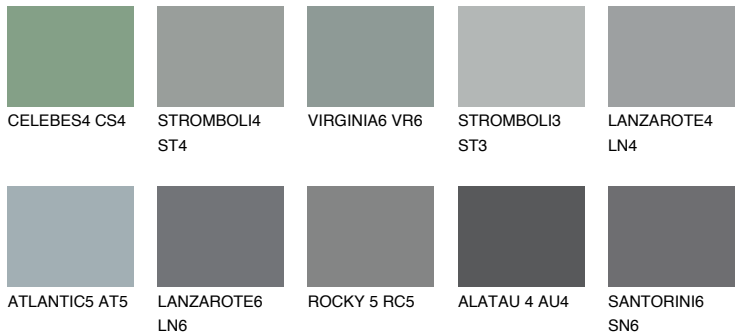

COLOUR DETAILS

STROMBOLI6 ST6

☀ 22% **TSR** 19%

Matching colours

COLOURS

INTENSE

For more information on plasters and paints, go to www.ceresit.ee

*The presented colours refer to plasters and paints offered by Ceresit. Due to the use of digital techniques, the presented colours might not represent the original ones, thus they cannot be considered as a reliable colour presentation. We recommend checking the authentic colour samples.