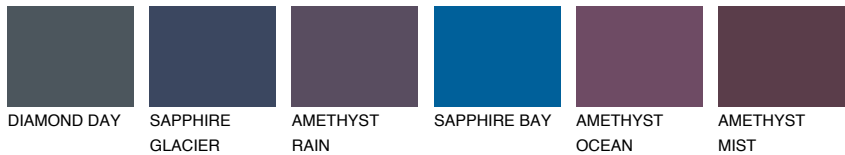

COLOUR DETAILS

STROMBOLI6 ST6

☀ 22%   **TSR** 19%

Matching colours

COLOURS

INTENSE

For more information on plasters and paints, go to www.ceresit.ee

*The presented colours refer to plasters and paints offered by Ceresit. Due to the use of digital techniques, the presented colours might not represent the original ones, thus they cannot be considered as a reliable colour presentation. We recommend checking the authentic colour samples.