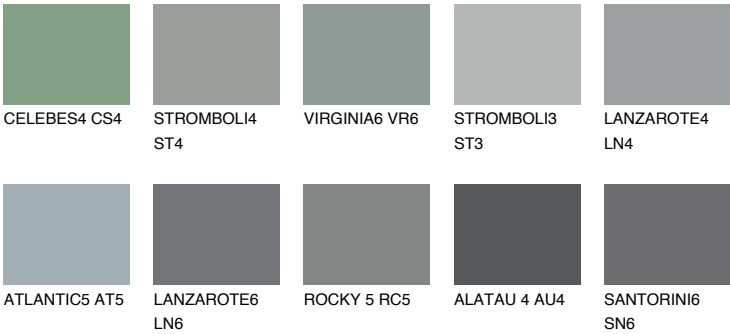

STROMBOLI6 ST6

☀ 22%   **TSR** 19%

Matching colours

COLOURS

INTENSE

For more information on plasters and paints, go to www.ceresit.ee

*The presented colours refer to plasters and paints offered by Ceresit. Due to the use of digital techniques, the presented colours might not represent the original ones, thus they cannot be considered as a reliable colour presentation. We recommend checking the authentic colour samples.