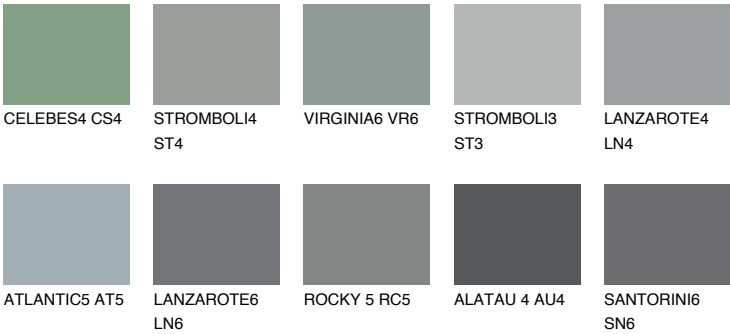

## STROMBOLI6 ST6

☀ 22%    **TSR** 19%

### Matching colours

#### COLOURS

#### INTENSE

For more information on plasters and paints, go to [www.ceresit.ee](http://www.ceresit.ee)

\*The presented colours refer to plasters and paints offered by Ceresit. Due to the use of digital techniques, the presented colours might not represent the original ones, thus they cannot be considered as a reliable colour presentation. We recommend checking the authentic colour samples.