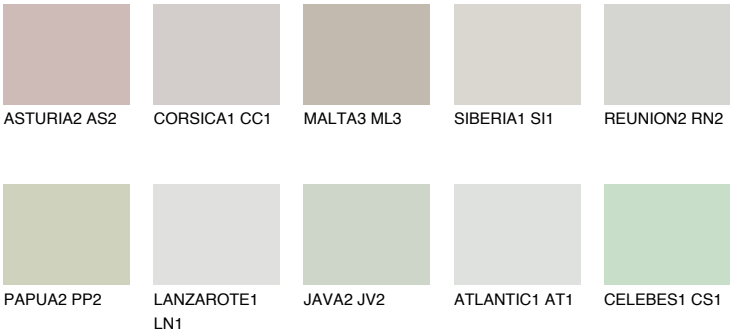

SANTORINI1 SN1

69% TSR 62%

Matching colours

COLOURS

INTENSE

For more information on plasters and paints, go to www.ceresit.ee

*The presented colours refer to plasters and paints offered by Ceresit. Due to the use of digital techniques, the presented colours might not represent the original ones, thus they cannot be considered as a reliable colour presentation. We recommend checking the authentic colour samples.