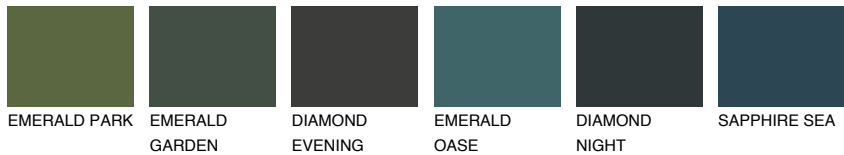

SANTORINI1 SN1

69% **TSR** 62%

Matching colours

COLOURS

INTENSE

For more information on plasters and paints, go to www.ceresit.ee

*The presented colours refer to plasters and paints offered by Ceresit. Due to the use of digital techniques, the presented colours might not represent the original ones, thus they cannot be considered as a reliable colour presentation. We recommend checking the authentic colour samples.