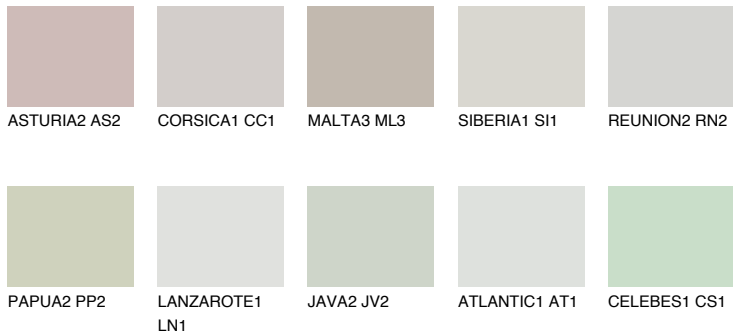

SANTORINI1 SN1

69% **TSR** 62%

Matching colours

COLOURS

INTENSE

For more information on plasters and paints, go to www.ceresit.ee

*The presented colours refer to plasters and paints offered by Ceresit. Due to the use of digital techniques, the presented colours might not represent the original ones, thus they cannot be considered as a reliable colour presentation. We recommend checking the authentic colour samples.