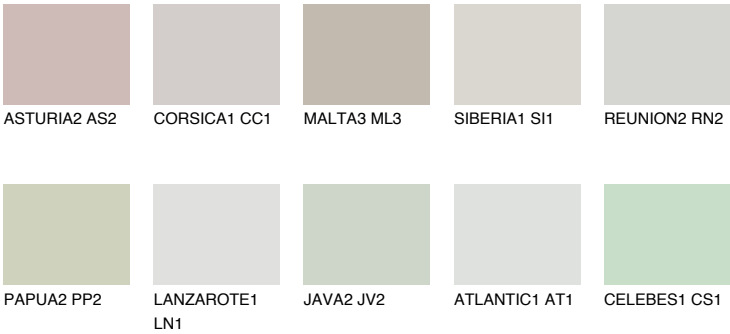

SANTORINI1 SN1

69% **TSR** 62%

Matching colours

COLOURS

INTENSE

For more information on plasters and paints, go to www.ceresit.ee

*The presented colours refer to plasters and paints offered by Ceresit. Due to the use of digital techniques, the presented colours might not represent the original ones, thus they cannot be considered as a reliable colour presentation. We recommend checking the authentic colour samples.