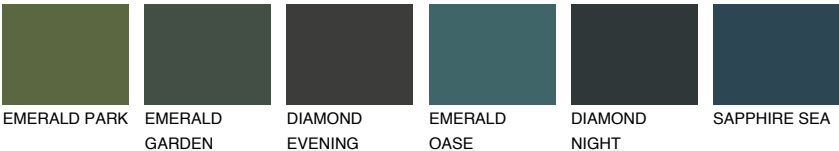

SANTORINI1 SN1

69% **TSR** 62%

Matching colours

COLOURS

INTENSE

For more information on plasters and paints, go to www.ceresit.ee

*The presented colours refer to plasters and paints offered by Ceresit. Due to the use of digital techniques, the presented colours might not represent the original ones, thus they cannot be considered as a reliable colour presentation. We recommend checking the authentic colour samples.