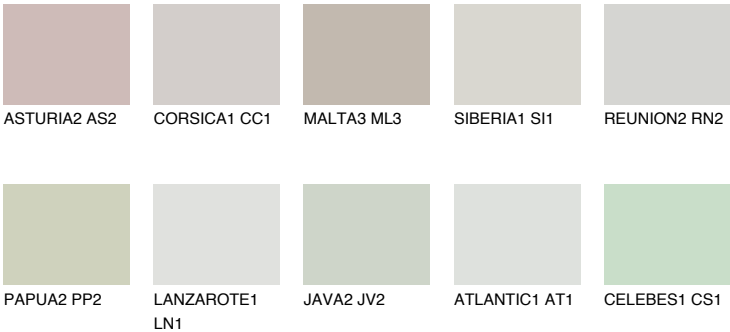

SANTORINI1 SN1

69% **TSR** 62%

Matching colours

COLOURS

INTENSE

For more information on plasters and paints, go to www.ceresit.ee

*The presented colours refer to plasters and paints offered by Ceresit. Due to the use of digital techniques, the presented colours might not represent the original ones, thus they cannot be considered as a reliable colour presentation. We recommend checking the authentic colour samples.