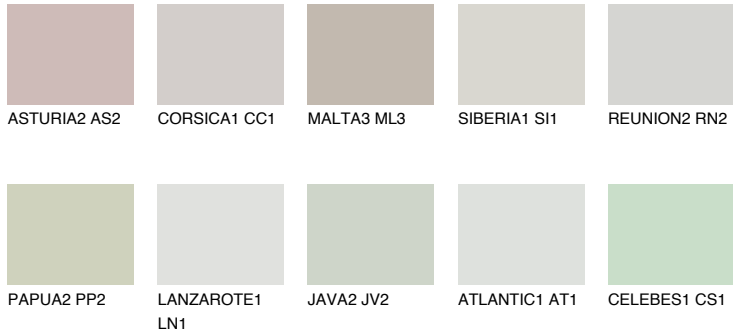

SANTORINI1 SN1

69% **TSR** 62%

Matching colours

COLOURS

INTENSE

For more information on plasters and paints, go to www.ceresit.ee

*The presented colours refer to plasters and paints offered by Ceresit. Due to the use of digital techniques, the presented colours might not represent the original ones, thus they cannot be considered as a reliable colour presentation. We recommend checking the authentic colour samples.