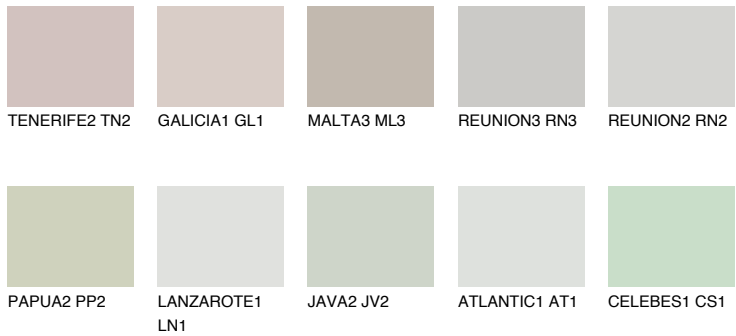

COLOUR DETAILS

SANTORINI2 SN2

53% TSR 49%

Matching colours

COLOURS

INTENSE

For more information on plasters and paints, go to www.ceresit.ee

*The presented colours refer to plasters and paints offered by Ceresit. Due to the use of digital techniques, the presented colours might not represent the original ones, thus they cannot be considered as a reliable colour presentation. We recommend checking the authentic colour samples.