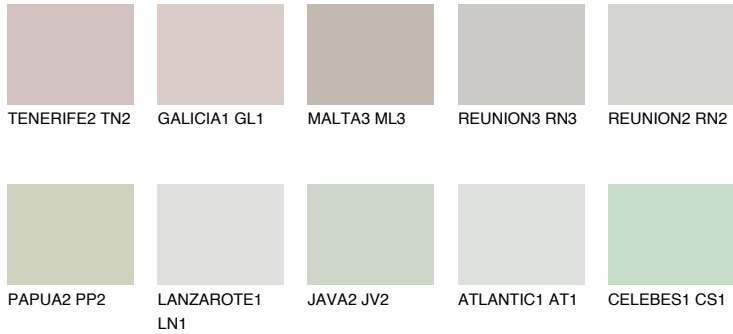

COLOUR DETAILS

SANTORINI2 SN2

53% TSR 49%

Matching colours

COLOURS

INTENSE

For more information on plasters and paints, go to www.ceresit.ee

*The presented colours refer to plasters and paints offered by Ceresit. Due to the use of digital techniques, the presented colours might not represent the original ones, thus they cannot be considered as a reliable colour presentation. We recommend checking the authentic colour samples.