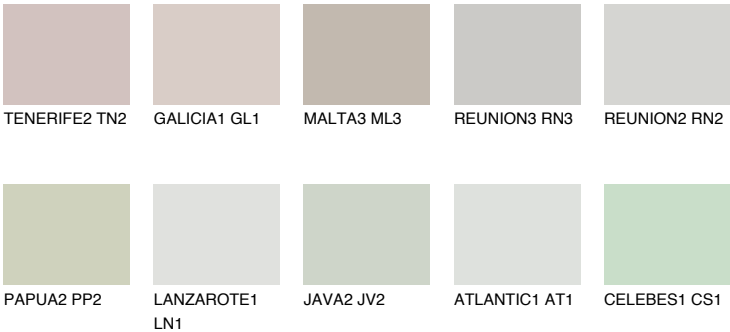

SANTORINI2 SN2

53% TSR 49%

Matching colours

COLOURS

INTENSE

For more information on plasters and paints, go to www.ceresit.ee

*The presented colours refer to plasters and paints offered by Ceresit. Due to the use of digital techniques, the presented colours might not represent the original ones, thus they cannot be considered as a reliable colour presentation. We recommend checking the authentic colour samples.