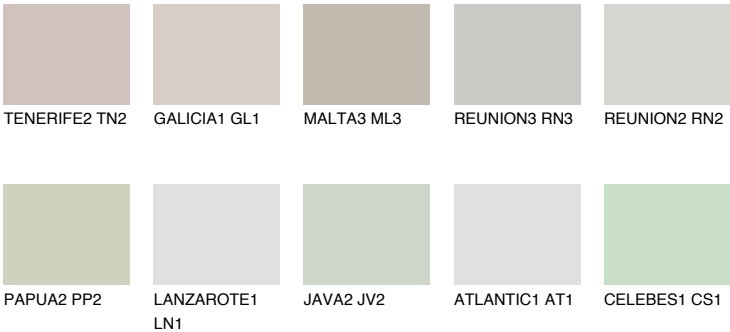

COLOUR DETAILS

SANTORINI2 SN2

53% TSR 49%

Matching colours

COLOURS

INTENSE

For more information on plasters and paints, go to www.ceresit.ee

*The presented colours refer to plasters and paints offered by Ceresit. Due to the use of digital techniques, the presented colours might not represent the original ones, thus they cannot be considered as a reliable colour presentation. We recommend checking the authentic colour samples.