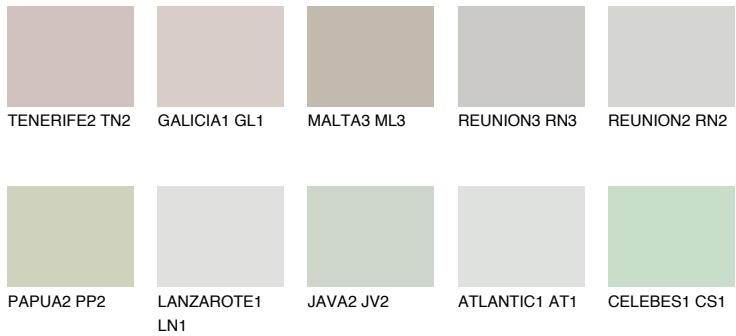

# COLOUR DETAILS

### Matching colours

#### COLOURS

#### INTENSE

For more information on plasters and paints, go to [www.ceresit.ee](http://www.ceresit.ee)

\*The presented colours refer to plasters and paints offered by Ceresit. Due to the use of digital techniques, the presented colours might not represent the original ones, thus they cannot be considered as a reliable colour presentation. We recommend checking the authentic colour samples.