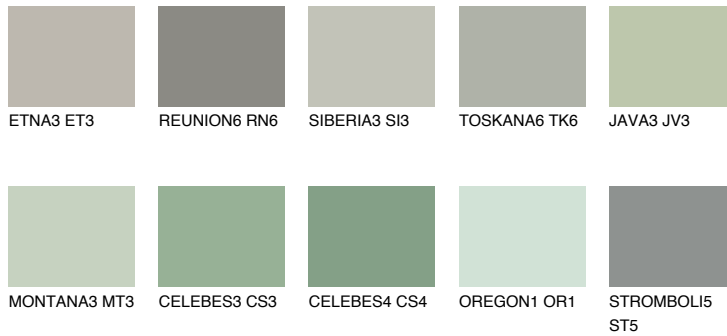

# COLOUR DETAILS

### Matching colours

#### COLOURS

#### INTENSE

For more information on plasters and paints, go to [www.ceresit.ee](http://www.ceresit.ee)

\*The presented colours refer to plasters and paints offered by Ceresit. Due to the use of digital techniques, the presented colours might not represent the original ones, thus they cannot be considered as a reliable colour presentation. We recommend checking the authentic colour samples.