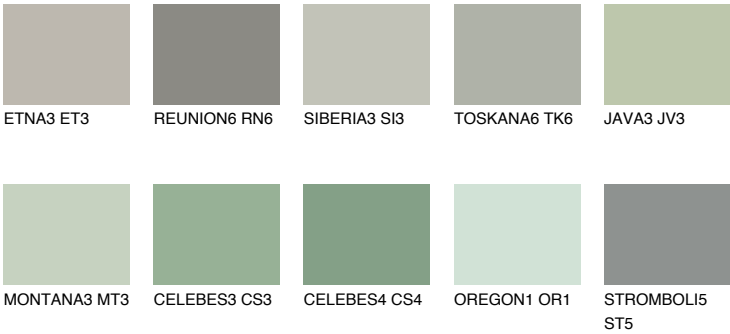

## SANTORINI3 SN3

41% **TSR** 35%

### Matching colours

#### COLOURS

#### INTENSE

For more information on plasters and paints, go to [www.ceresit.ee](http://www.ceresit.ee)

\*The presented colours refer to plasters and paints offered by Ceresit. Due to the use of digital techniques, the presented colours might not represent the original ones, thus they cannot be considered as a reliable colour presentation. We recommend checking the authentic colour samples.