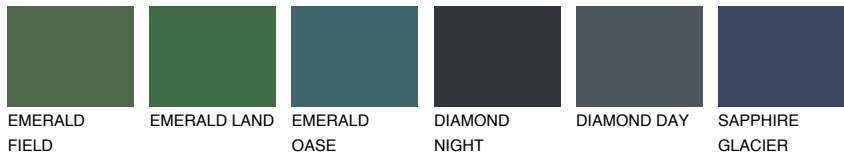

COLOUR DETAILS

SANTORINI3 SN3

41% TSR 35%

Matching colours

COLOURS

INTENSE

For more information on plasters and paints, go to www.ceresit.ee

*The presented colours refer to plasters and paints offered by Ceresit. Due to the use of digital techniques, the presented colours might not represent the original ones, thus they cannot be considered as a reliable colour presentation. We recommend checking the authentic colour samples.