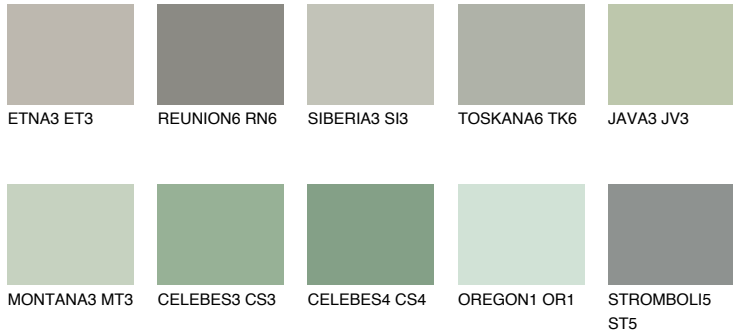

# COLOUR DETAILS

### Matching colours

#### COLOURS

#### INTENSE

For more information on plasters and paints, go to [www.ceresit.ee](http://www.ceresit.ee)

\*The presented colours refer to plasters and paints offered by Ceresit. Due to the use of digital techniques, the presented colours might not represent the original ones, thus they cannot be considered as a reliable colour presentation. We recommend checking the authentic colour samples.