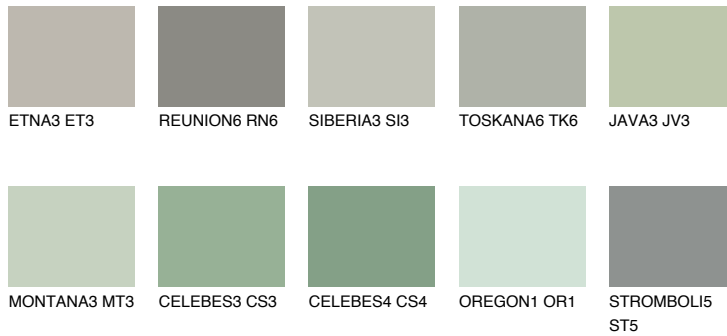

COLOUR DETAILS

SANTORINI3 SN3

41% **TSR** 35%

Matching colours

COLOURS

INTENSE

For more information on plasters and paints, go to www.ceresit.ee

*The presented colours refer to plasters and paints offered by Ceresit. Due to the use of digital techniques, the presented colours might not represent the original ones, thus they cannot be considered as a reliable colour presentation. We recommend checking the authentic colour samples.