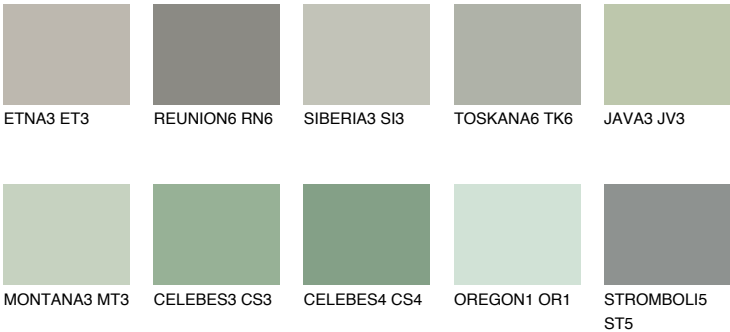

SANTORINI3 SN3

41% **TSR** 35%

Matching colours

COLOURS

INTENSE

For more information on plasters and paints, go to www.ceresit.ee

*The presented colours refer to plasters and paints offered by Ceresit. Due to the use of digital techniques, the presented colours might not represent the original ones, thus they cannot be considered as a reliable colour presentation. We recommend checking the authentic colour samples.