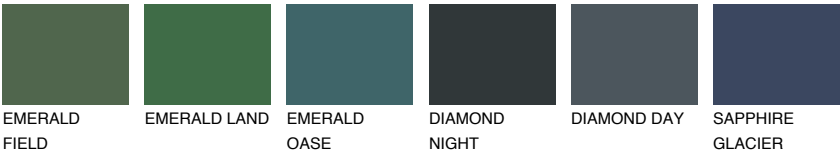

SANTORINI3 SN3

41% **TSR** 35%

Matching colours

COLOURS

INTENSE

For more information on plasters and paints, go to www.ceresit.ee

*The presented colours refer to plasters and paints offered by Ceresit. Due to the use of digital techniques, the presented colours might not represent the original ones, thus they cannot be considered as a reliable colour presentation. We recommend checking the authentic colour samples.