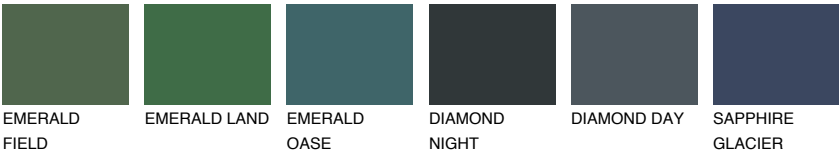

SANTORINI3 SN3

41% **TSR** 35%

Matching colours

COLOURS

INTENSE

For more information on plasters and paints, go to www.ceresit.ee

*The presented colours refer to plasters and paints offered by Ceresit. Due to the use of digital techniques, the presented colours might not represent the original ones, thus they cannot be considered as a reliable colour presentation. We recommend checking the authentic colour samples.