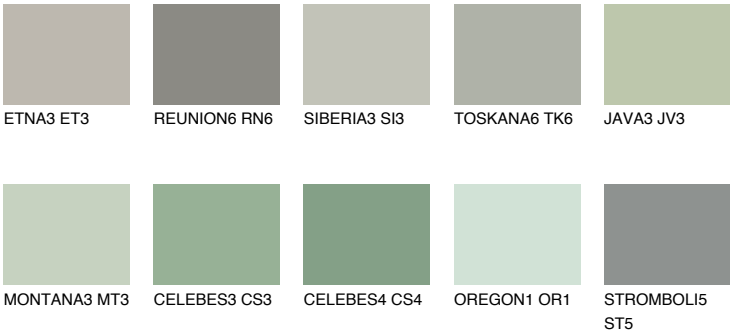

SANTORINI3 SN3

41% TSR 35%

Matching colours

COLOURS

INTENSE

For more information on plasters and paints, go to www.ceresit.ee

*The presented colours refer to plasters and paints offered by Ceresit. Due to the use of digital techniques, the presented colours might not represent the original ones, thus they cannot be considered as a reliable colour presentation. We recommend checking the authentic colour samples.