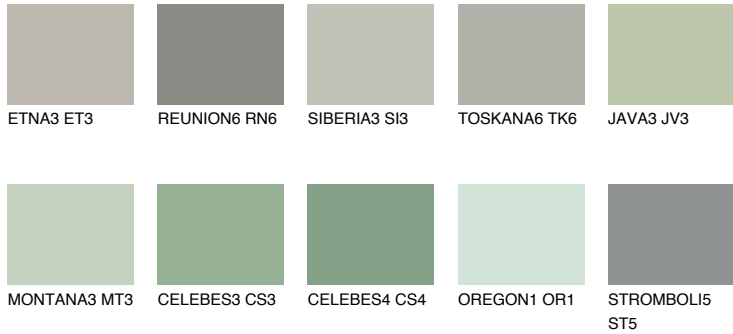

COLOUR DETAILS

SANTORINI3 SN3

41% TSR 35%

Matching colours

COLOURS

INTENSE

For more information on plasters and paints, go to www.ceresit.ee

*The presented colours refer to plasters and paints offered by Ceresit. Due to the use of digital techniques, the presented colours might not represent the original ones, thus they cannot be considered as a reliable colour presentation. We recommend checking the authentic colour samples.