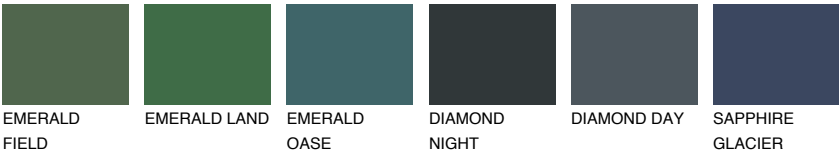

SANTORINI3 SN3

41% TSR 35%

Matching colours

COLOURS

INTENSE

For more information on plasters and paints, go to www.ceresit.ee

*The presented colours refer to plasters and paints offered by Ceresit. Due to the use of digital techniques, the presented colours might not represent the original ones, thus they cannot be considered as a reliable colour presentation. We recommend checking the authentic colour samples.