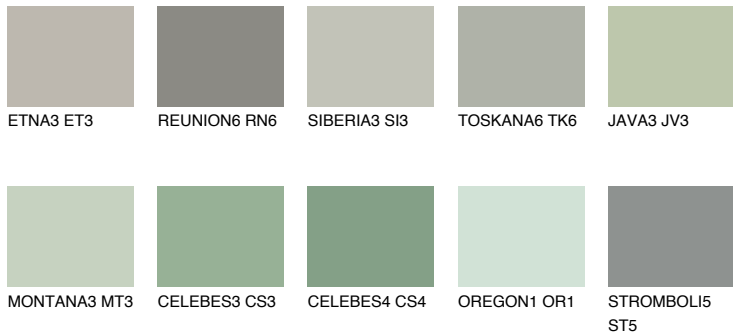

# COLOUR DETAILS

### Matching colours

#### COLOURS

#### INTENSE

For more information on plasters and paints, go to [www.ceresit.ee](http://www.ceresit.ee)

\*The presented colours refer to plasters and paints offered by Ceresit. Due to the use of digital techniques, the presented colours might not represent the original ones, thus they cannot be considered as a reliable colour presentation. We recommend checking the authentic colour samples.