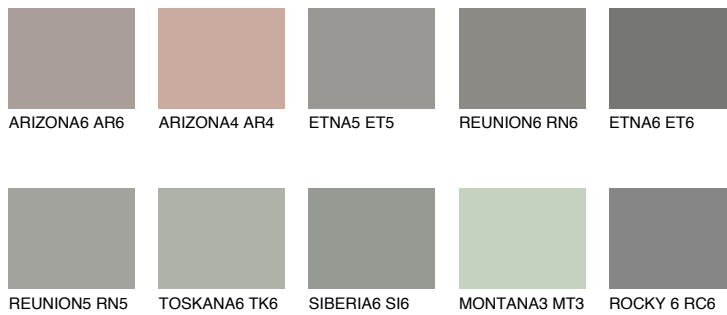

COLOUR DETAILS

SANTORINI4 SN4

30% TSR 25%

Matching colours

COLOURS

INTENSE

For more information on plasters and paints, go to www.ceresit.ee

*The presented colours refer to plasters and paints offered by Ceresit. Due to the use of digital techniques, the presented colours might not represent the original ones, thus they cannot be considered as a reliable colour presentation. We recommend checking the authentic colour samples.