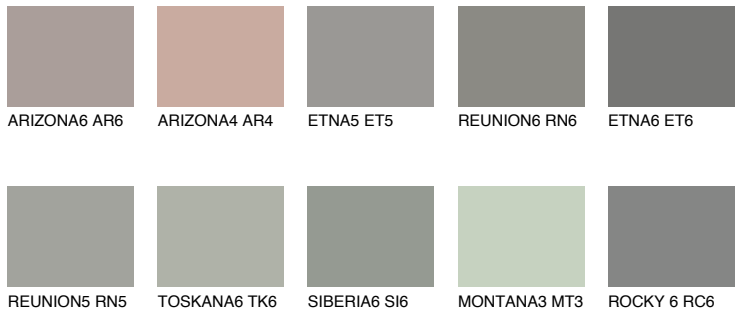

COLOUR DETAILS

SANTORINI4 SN4

30% TSR 25%

Matching colours

COLOURS

INTENSE

For more information on plasters and paints, go to www.ceresit.ee

*The presented colours refer to plasters and paints offered by Ceresit. Due to the use of digital techniques, the presented colours might not represent the original ones, thus they cannot be considered as a reliable colour presentation. We recommend checking the authentic colour samples.