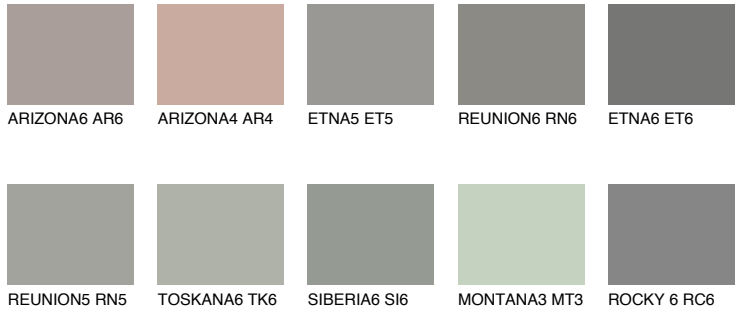

COLOUR DETAILS

SANTORINI4 SN4

30% TSR 25%

Matching colours

COLOURS

INTENSE

For more information on plasters and paints, go to www.ceresit.ee

*The presented colours refer to plasters and paints offered by Ceresit. Due to the use of digital techniques, the presented colours might not represent the original ones, thus they cannot be considered as a reliable colour presentation. We recommend checking the authentic colour samples.