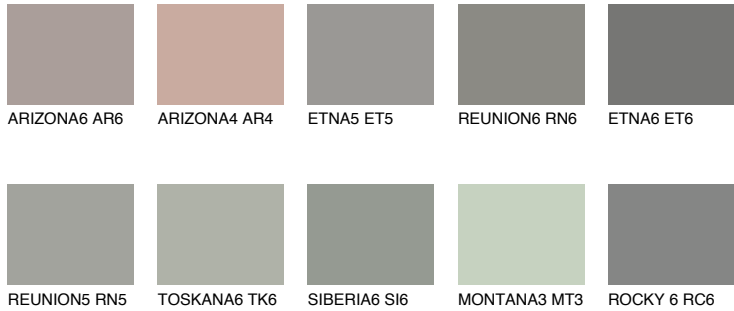

COLOUR DETAILS

SANTORINI4 SN4

☀️ 30% **TSR** 25%

Matching colours

COLOURS

INTENSE

For more information on plasters and paints, go to www.ceresit.ee

*The presented colours refer to plasters and paints offered by Ceresit. Due to the use of digital techniques, the presented colours might not represent the original ones, thus they cannot be considered as a reliable colour presentation. We recommend checking the authentic colour samples.