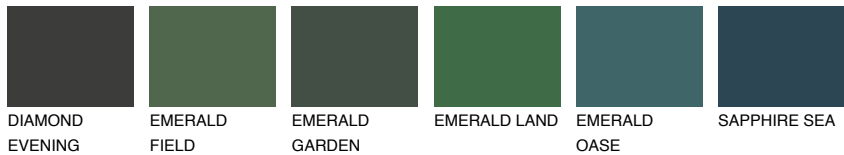

COLOUR DETAILS

SANTORINI4 SN4

☀️ 30% **TSR** 25%

Matching colours

COLOURS

INTENSE

For more information on plasters and paints, go to www.ceresit.ee

*The presented colours refer to plasters and paints offered by Ceresit. Due to the use of digital techniques, the presented colours might not represent the original ones, thus they cannot be considered as a reliable colour presentation. We recommend checking the authentic colour samples.