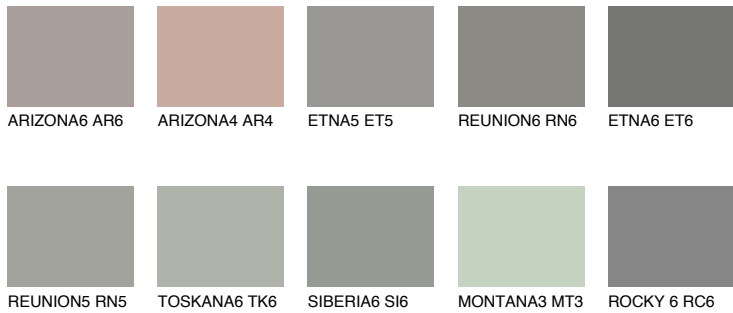

COLOUR DETAILS

SANTORINI4 SN4

30% TSR 25%

Matching colours

COLOURS

INTENSE

For more information on plasters and paints, go to www.ceresit.ee

*The presented colours refer to plasters and paints offered by Ceresit. Due to the use of digital techniques, the presented colours might not represent the original ones, thus they cannot be considered as a reliable colour presentation. We recommend checking the authentic colour samples.