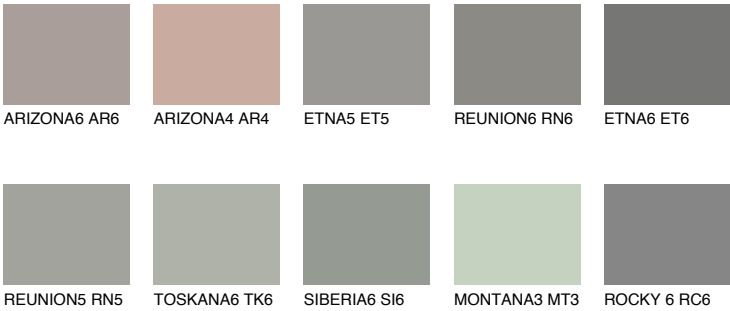

COLOUR DETAILS

SANTORINI4 SN4

30% TSR 25%

Matching colours

COLOURS

INTENSE

For more information on plasters and paints, go to www.ceresit.ee

*The presented colours refer to plasters and paints offered by Ceresit. Due to the use of digital techniques, the presented colours might not represent the original ones, thus they cannot be considered as a reliable colour presentation. We recommend checking the authentic colour samples.