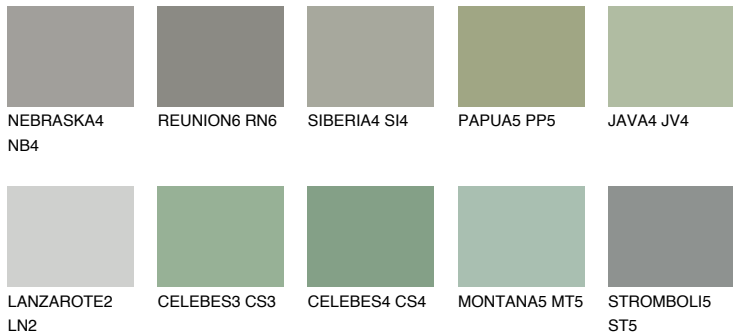

COLOUR DETAILS

SANTORINI5 SN5

☀ 25% **TSR** 20%

Matching colours

COLOURS

INTENSE

For more information on plasters and paints, go to
www.ceresit.ee

*The presented colours refer to plasters and paints offered by Ceresit. Due to the use of digital techniques, the presented colours might not represent the original ones, thus they cannot be considered as a reliable colour presentation. We recommend checking the authentic colour samples.