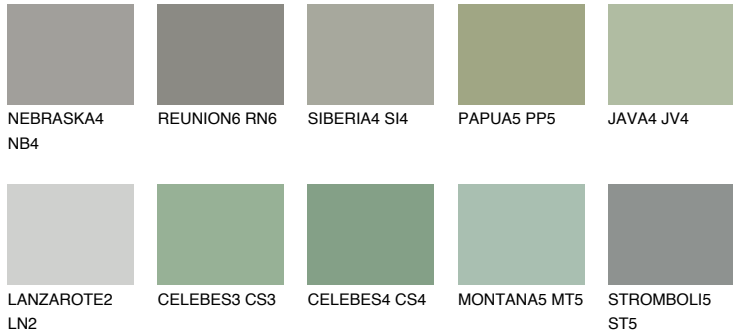

COLOUR DETAILS

SANTORINI5 SN5

☀ 25% **TSR** 20%

Matching colours

COLOURS

INTENSE

For more information on plasters and paints, go to
www.ceresit.ee

*The presented colours refer to plasters and paints offered by Ceresit. Due to the use of digital techniques, the presented colours might not represent the original ones, thus they cannot be considered as a reliable colour presentation. We recommend checking the authentic colour samples.