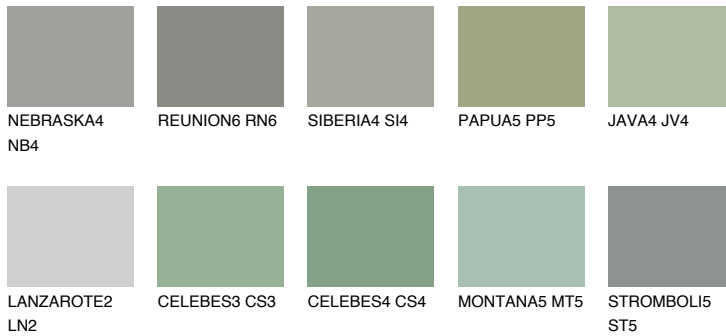

COLOUR DETAILS

SANTORINI5 SN5

☀ 25% **TSR** 20%

Matching colours

COLOURS

INTENSE

For more information on plasters and paints, go to
www.ceresit.ee

*The presented colours refer to plasters and paints offered by Ceresit. Due to the use of digital techniques, the presented colours might not represent the original ones, thus they cannot be considered as a reliable colour presentation. We recommend checking the authentic colour samples.