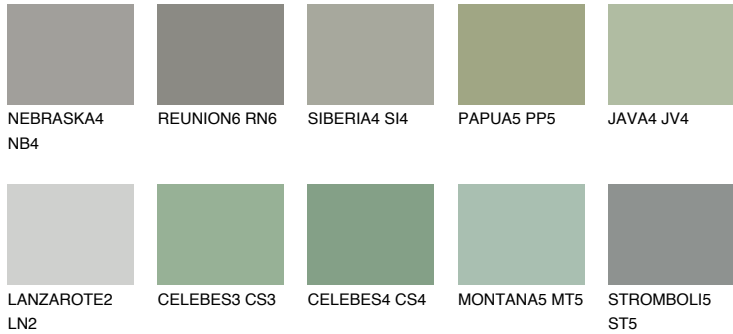

COLOUR DETAILS

SANTORINI5 SN5

25% TSR 20%

Matching colours

COLOURS

INTENSE

For more information on plasters and paints, go to www.ceresit.ee

*The presented colours refer to plasters and paints offered by Ceresit. Due to the use of digital techniques, the presented colours might not represent the original ones, thus they cannot be considered as a reliable colour presentation. We recommend checking the authentic colour samples.