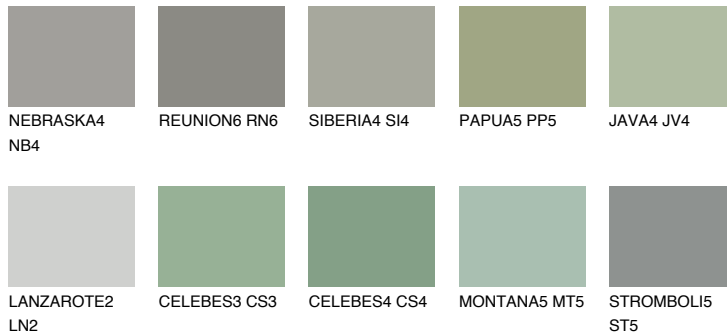

COLOUR DETAILS

SANTORINI5 SN5

☀ 25% **TSR** 20%

Matching colours

COLOURS

INTENSE

For more information on plasters and paints, go to
www.ceresit.ee

*The presented colours refer to plasters and paints offered by Ceresit. Due to the use of digital techniques, the presented colours might not represent the original ones, thus they cannot be considered as a reliable colour presentation. We recommend checking the authentic colour samples.