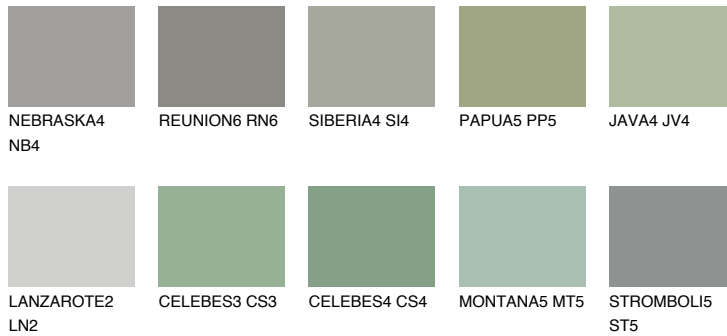

COLOUR DETAILS

SANTORINI5 SN5

25% TSR 20%

Matching colours

COLOURS

INTENSE

For more information on plasters and paints, go to www.ceresit.ee

*The presented colours refer to plasters and paints offered by Ceresit. Due to the use of digital techniques, the presented colours might not represent the original ones, thus they cannot be considered as a reliable colour presentation. We recommend checking the authentic colour samples.