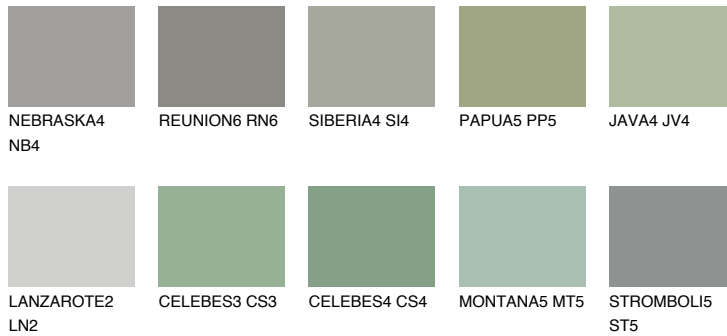

COLOUR DETAILS

SANTORINI5 SN5

☀ 25% **TSR** 20%

Matching colours

COLOURS

INTENSE

For more information on plasters and paints, go to www.ceresit.ee

*The presented colours refer to plasters and paints offered by Ceresit. Due to the use of digital techniques, the presented colours might not represent the original ones, thus they cannot be considered as a reliable colour presentation. We recommend checking the authentic colour samples.