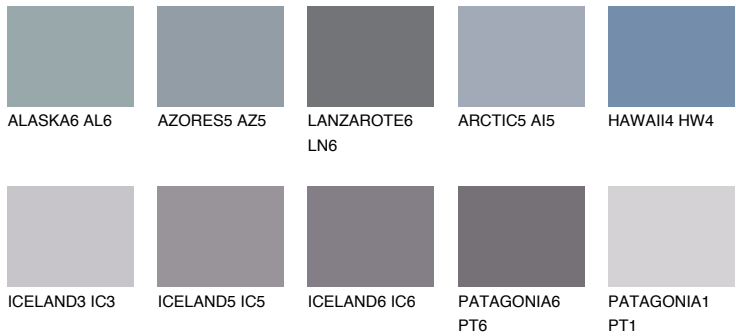

# COLOUR DETAILS

## SANTORINI6 SN6

16% TSR 14%

### Matching colours

#### COLOURS