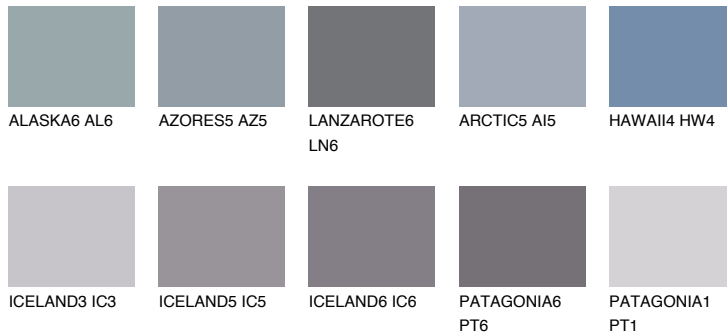

COLOUR DETAILS

SANTORINI6 SN6

16% **TSR** 14%

Matching colours

COLOURS

INTENSE

For more information on plasters and paints, go to www.ceresit.ee

*The presented colours refer to plasters and paints offered by Ceresit. Due to the use of digital techniques, the presented colours might not represent the original ones, thus they cannot be considered as a reliable colour presentation. We recommend checking the authentic colour samples.