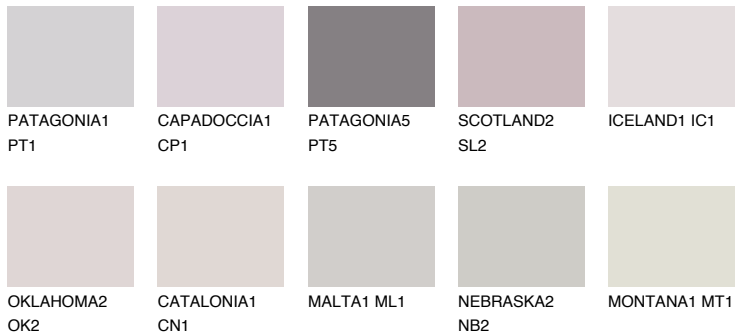

COLOUR DETAILS

SCOTLAND1 SL1

64% **TSR** 68%

Matching colours

COLOURS

INTENSE

For more information on plasters and paints, go to www.ceresit.ee

*The presented colours refer to plasters and paints offered by Ceresit. Due to the use of digital techniques, the presented colours might not represent the original ones, thus they cannot be considered as a reliable colour presentation. We recommend checking the authentic colour samples.