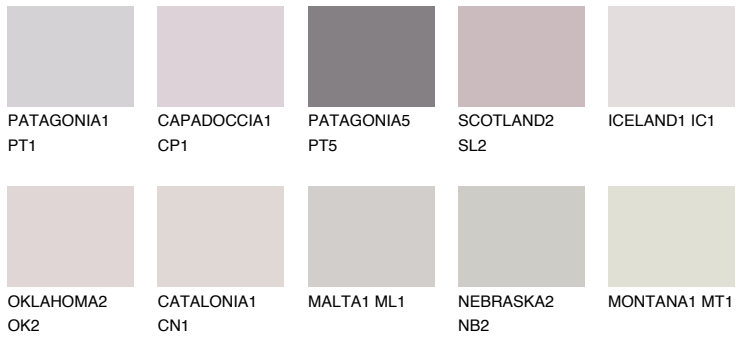

COLOUR DETAILS

SCOTLAND1 SL1

64% **TSR** 68%

Matching colours

COLOURS

INTENSE

For more information on plasters and paints, go to www.ceresit.ee

*The presented colours refer to plasters and paints offered by Ceresit. Due to the use of digital techniques, the presented colours might not represent the original ones, thus they cannot be considered as a reliable colour presentation. We recommend checking the authentic colour samples.