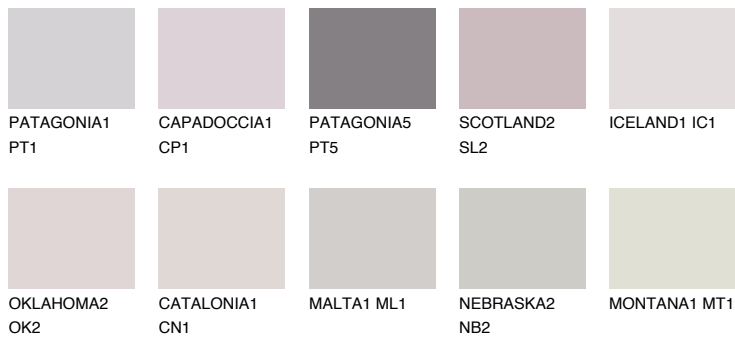

COLOUR DETAILS

SCOTLAND1 SL1

64% TSR 68%

Matching colours

COLOURS

INTENSE

For more information on plasters and paints, go to www.ceresit.ee

*The presented colours refer to plasters and paints offered by Ceresit. Due to the use of digital techniques, the presented colours might not represent the original ones, thus they cannot be considered as a reliable colour presentation. We recommend checking the authentic colour samples.