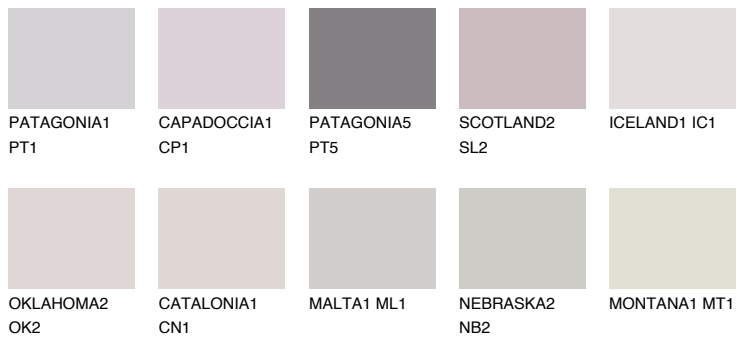

COLOUR DETAILS

SCOTLAND1 SL1

64% **TSR** 68%

Matching colours

COLOURS

INTENSE

For more information on plasters and paints, go to www.ceresit.ee

*The presented colours refer to plasters and paints offered by Ceresit. Due to the use of digital techniques, the presented colours might not represent the original ones, thus they cannot be considered as a reliable colour presentation. We recommend checking the authentic colour samples.