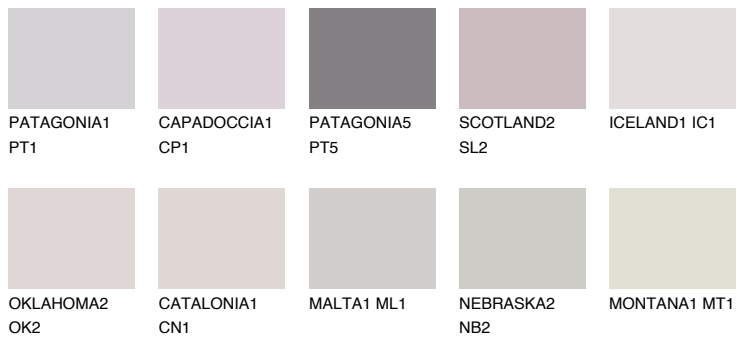

COLOUR DETAILS

SCOTLAND1 SL1

64% TSR 68%

Matching colours

COLOURS

INTENSE

For more information on plasters and paints, go to www.ceresit.ee

*The presented colours refer to plasters and paints offered by Ceresit. Due to the use of digital techniques, the presented colours might not represent the original ones, thus they cannot be considered as a reliable colour presentation. We recommend checking the authentic colour samples.