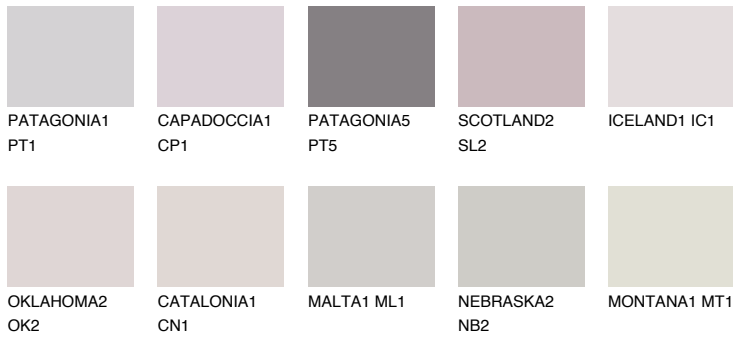

COLOUR DETAILS

SCOTLAND1 SL1

64% **TSR** 68%

Matching colours

COLOURS

INTENSE

For more information on plasters and paints, go to www.ceresit.ee

*The presented colours refer to plasters and paints offered by Ceresit. Due to the use of digital techniques, the presented colours might not represent the original ones, thus they cannot be considered as a reliable colour presentation. We recommend checking the authentic colour samples.