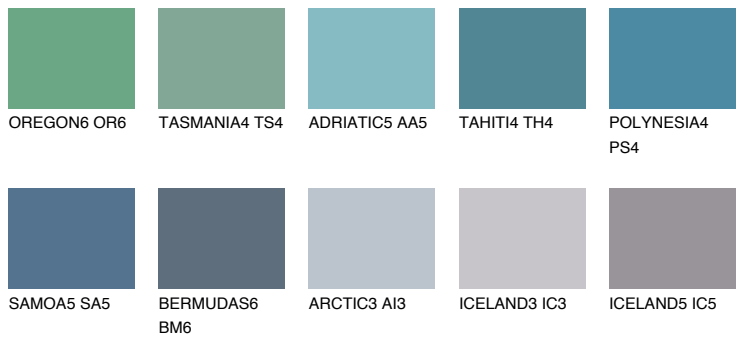

COLOUR DETAILS

POLYNESIA5 PS5

☀️ 17% **TSR 20%**

Matching colours

COLOURS

INTENSE

For more information on plasters and paints, go to www.ceresit.ee

*The presented colours refer to plasters and paints offered by Ceresit. Due to the use of digital techniques, the presented colours might not represent the original ones, thus they cannot be considered as a reliable colour presentation. We recommend checking the authentic colour samples.