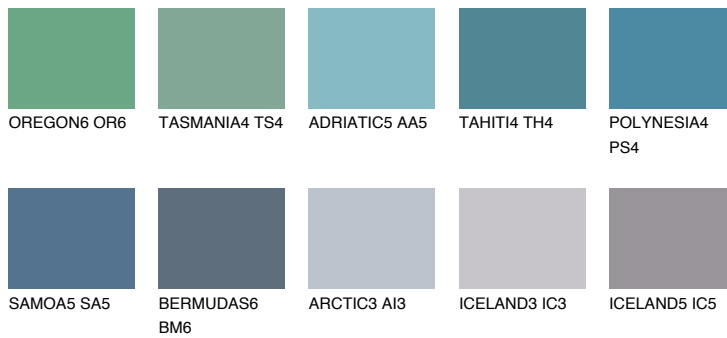

COLOUR DETAILS

POLYNESIA5 PS5

17% TSR 20%

Matching colours

COLOURS

INTENSE

For more information on plasters and paints, go to www.ceresit.ee

*The presented colours refer to plasters and paints offered by Ceresit. Due to the use of digital techniques, the presented colours might not represent the original ones, thus they cannot be considered as a reliable colour presentation. We recommend checking the authentic colour samples.