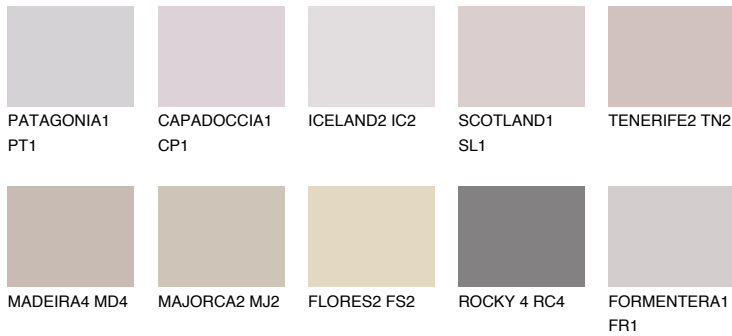

COLOUR DETAILS

SCOTLAND2 SL2

52% TSR 60%

Matching colours

COLOURS

INTENSE

For more information on plasters and paints, go to www.ceresit.ee

*The presented colours refer to plasters and paints offered by Ceresit. Due to the use of digital techniques, the presented colours might not represent the original ones, thus they cannot be considered as a reliable colour presentation. We recommend checking the authentic colour samples.