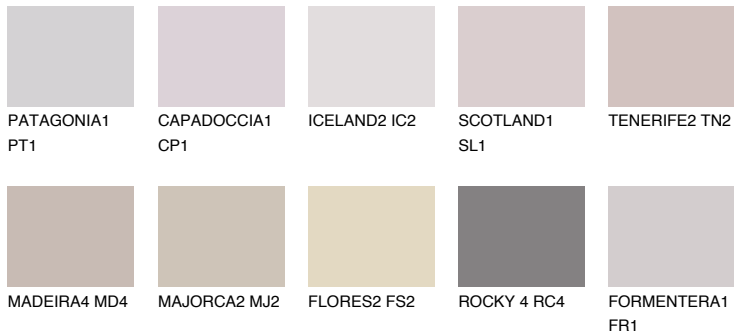

COLOUR DETAILS

SCOTLAND2 SL2

52% **TSR** 60%

Matching colours

COLOURS

INTENSE

For more information on plasters and paints, go to www.ceresit.ee

*The presented colours refer to plasters and paints offered by Ceresit. Due to the use of digital techniques, the presented colours might not represent the original ones, thus they cannot be considered as a reliable colour presentation. We recommend checking the authentic colour samples.