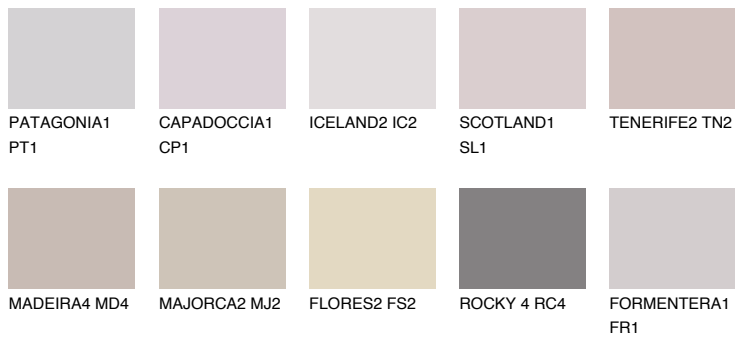

COLOUR DETAILS

SCOTLAND2 SL2

52% TSR 60%

Matching colours

COLOURS

INTENSE

For more information on plasters and paints, go to www.ceresit.ee

*The presented colours refer to plasters and paints offered by Ceresit. Due to the use of digital techniques, the presented colours might not represent the original ones, thus they cannot be considered as a reliable colour presentation. We recommend checking the authentic colour samples.