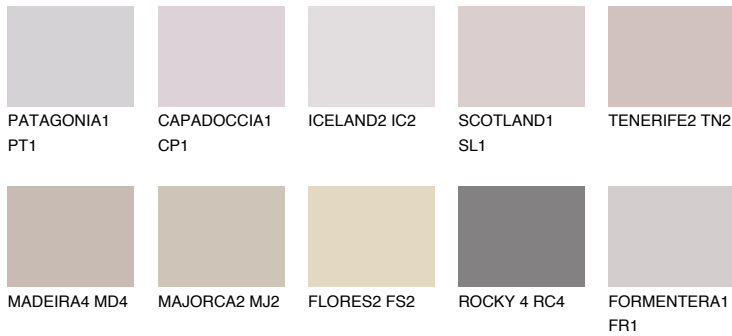

COLOUR DETAILS

SCOTLAND2 SL2

52% **TSR** 60%

Matching colours

COLOURS

INTENSE

For more information on plasters and paints, go to www.ceresit.ee

*The presented colours refer to plasters and paints offered by Ceresit. Due to the use of digital techniques, the presented colours might not represent the original ones, thus they cannot be considered as a reliable colour presentation. We recommend checking the authentic colour samples.