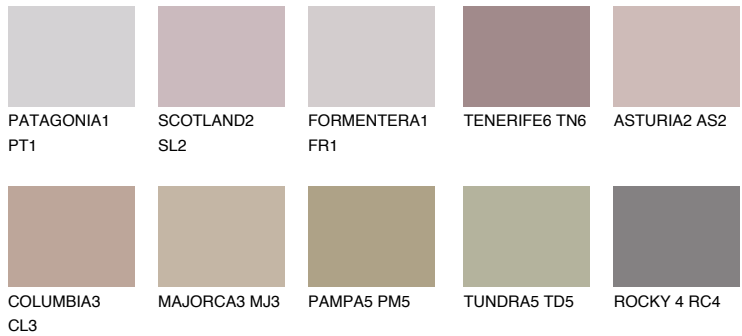

COLOUR DETAILS

SCOTLAND3 SL3

37% **TSR** 36%

Matching colours

COLOURS

INTENSE

For more information on plasters and paints, go to www.ceresit.ee

*The presented colours refer to plasters and paints offered by Ceresit. Due to the use of digital techniques, the presented colours might not represent the original ones, thus they cannot be considered as a reliable colour presentation. We recommend checking the authentic colour samples.