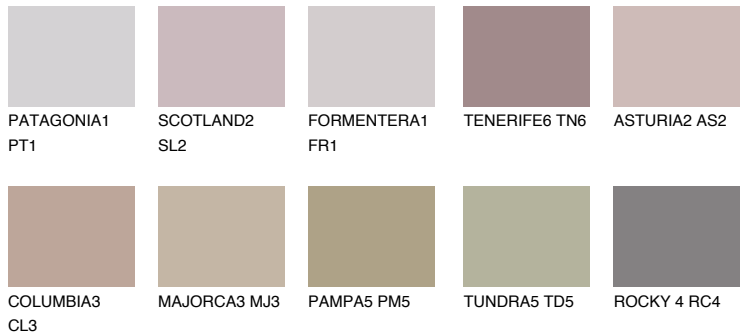

COLOUR DETAILS

SCOTLAND3 SL3

37% TSR 36%

Matching colours

COLOURS

INTENSE

For more information on plasters and paints, go to www.ceresit.ee

*The presented colours refer to plasters and paints offered by Ceresit. Due to the use of digital techniques, the presented colours might not represent the original ones, thus they cannot be considered as a reliable colour presentation. We recommend checking the authentic colour samples.