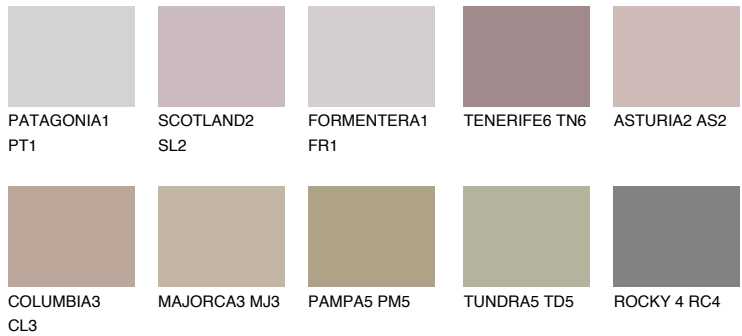

COLOUR DETAILS

SCOTLAND3 SL3

37% **TSR** 36%

Matching colours

COLOURS

INTENSE

For more information on plasters and paints, go to
www.ceresit.ee

*The presented colours refer to plasters and paints offered by Ceresit. Due to the use of digital techniques, the presented colours might not represent the original ones, thus they cannot be considered as a reliable colour presentation. We recommend checking the authentic colour samples.