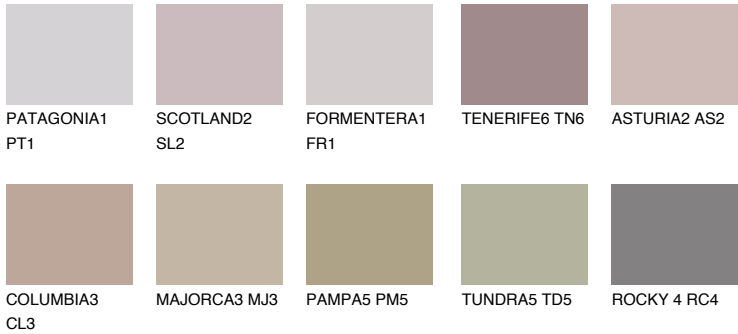

COLOUR DETAILS

SCOTLAND3 SL3

37% **TSR** 36%

Matching colours

COLOURS

INTENSE

For more information on plasters and paints, go to www.ceresit.ee

*The presented colours refer to plasters and paints offered by Ceresit. Due to the use of digital techniques, the presented colours might not represent the original ones, thus they cannot be considered as a reliable colour presentation. We recommend checking the authentic colour samples.