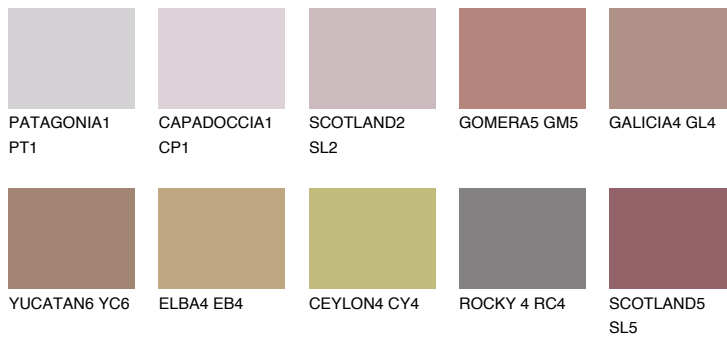

# COLOUR DETAILS

### Matching colours

#### COLOURS

#### INTENSE

For more information on plasters and paints, go to [www.ceresit.ee](http://www.ceresit.ee)

\*The presented colours refer to plasters and paints offered by Ceresit. Due to the use of digital techniques, the presented colours might not represent the original ones, thus they cannot be considered as a reliable colour presentation. We recommend checking the authentic colour samples.