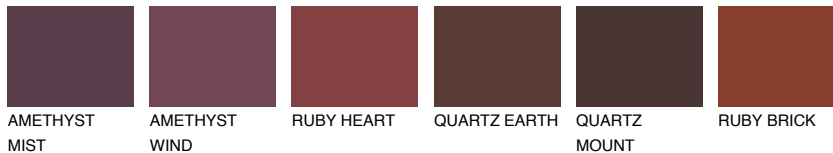

COLOUR DETAILS

SCOTLAND4 SL4

☀ 24% **TSR** 31%

Matching colours

COLOURS

INTENSE

For more information on plasters and paints, go to www.ceresit.ee

*The presented colours refer to plasters and paints offered by Ceresit. Due to the use of digital techniques, the presented colours might not represent the original ones, thus they cannot be considered as a reliable colour presentation. We recommend checking the authentic colour samples.