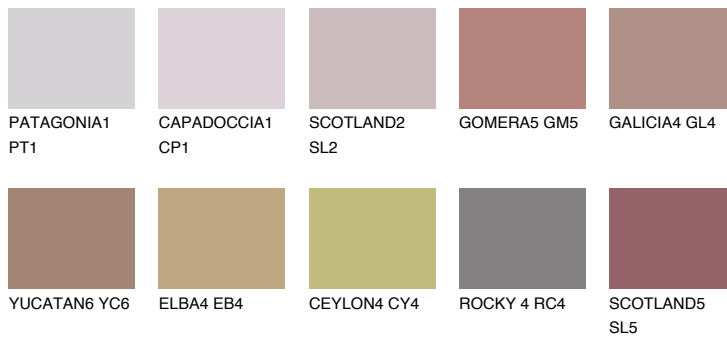

COLOUR DETAILS

SCOTLAND4 SL4

☀ 24% **TSR** 31%

Matching colours

COLOURS

INTENSE

For more information on plasters and paints, go to www.ceresit.ee

*The presented colours refer to plasters and paints offered by Ceresit. Due to the use of digital techniques, the presented colours might not represent the original ones, thus they cannot be considered as a reliable colour presentation. We recommend checking the authentic colour samples.