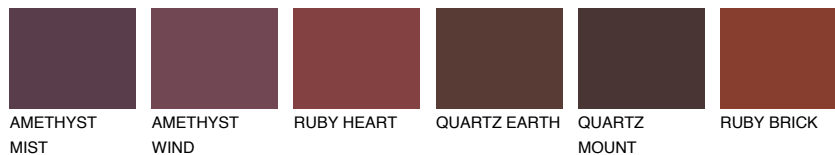

COLOUR DETAILS

SCOTLAND4 SL4

24% **TSR** 31%

Matching colours

COLOURS

INTENSE

For more information on plasters and paints, go to www.ceresit.ee

*The presented colours refer to plasters and paints offered by Ceresit. Due to the use of digital techniques, the presented colours might not represent the original ones, thus they cannot be considered as a reliable colour presentation. We recommend checking the authentic colour samples.