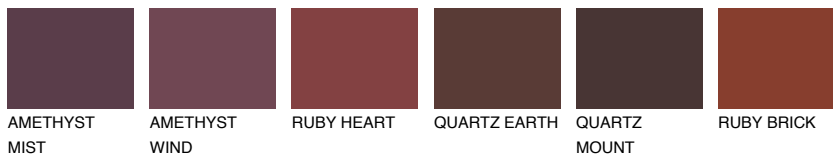

COLOUR DETAILS

SCOTLAND4 SL4

☀ 24% **TSR** 31%

Matching colours

COLOURS

INTENSE

For more information on plasters and paints, go to www.ceresit.ee

*The presented colours refer to plasters and paints offered by Ceresit. Due to the use of digital techniques, the presented colours might not represent the original ones, thus they cannot be considered as a reliable colour presentation. We recommend checking the authentic colour samples.