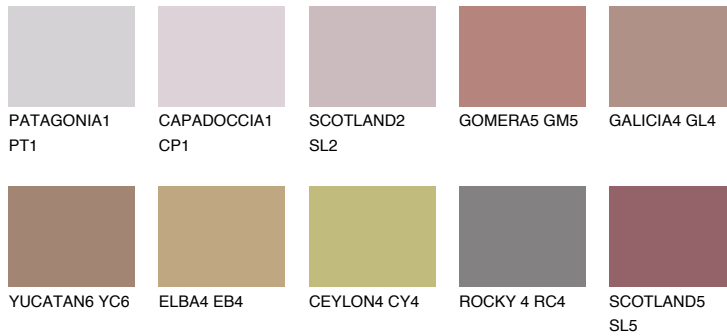

COLOUR DETAILS

SCOTLAND4 SL4

☀ 24% **TSR** 31%

Matching colours

COLOURS

INTENSE

For more information on plasters and paints, go to www.ceresit.ee

*The presented colours refer to plasters and paints offered by Ceresit. Due to the use of digital techniques, the presented colours might not represent the original ones, thus they cannot be considered as a reliable colour presentation. We recommend checking the authentic colour samples.