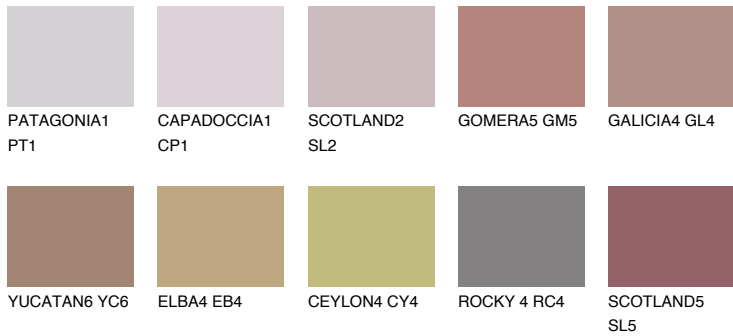

# COLOUR DETAILS

### Matching colours

#### COLOURS

#### INTENSE

For more information on plasters and paints, go to [www.ceresit.ee](http://www.ceresit.ee)

\*The presented colours refer to plasters and paints offered by Ceresit. Due to the use of digital techniques, the presented colours might not represent the original ones, thus they cannot be considered as a reliable colour presentation. We recommend checking the authentic colour samples.