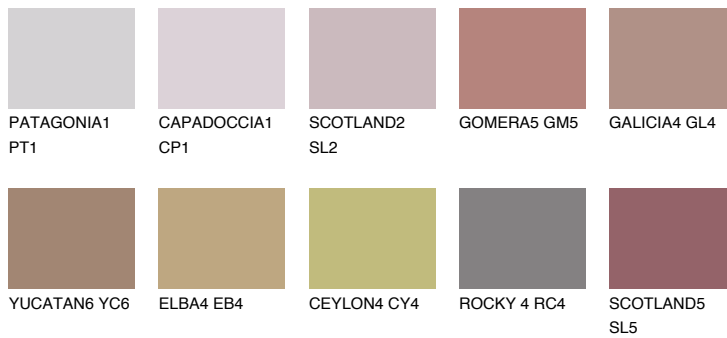

COLOUR DETAILS

SCOTLAND4 SL4

24% TSR 31%

Matching colours

COLOURS

INTENSE

For more information on plasters and paints, go to www.ceresit.ee

*The presented colours refer to plasters and paints offered by Ceresit. Due to the use of digital techniques, the presented colours might not represent the original ones, thus they cannot be considered as a reliable colour presentation. We recommend checking the authentic colour samples.