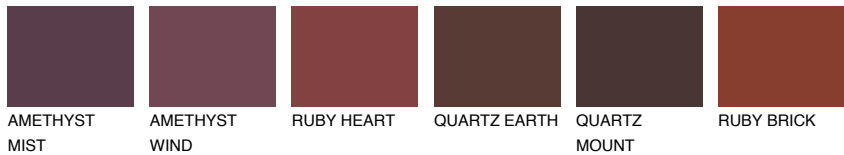

COLOUR DETAILS

SCOTLAND4 SL4

☀ 24%   **TSR 31%**

Matching colours

COLOURS

INTENSE

For more information on plasters and paints, go to www.ceresit.ee

*The presented colours refer to plasters and paints offered by Ceresit. Due to the use of digital techniques, the presented colours might not represent the original ones, thus they cannot be considered as a reliable colour presentation. We recommend checking the authentic colour samples.