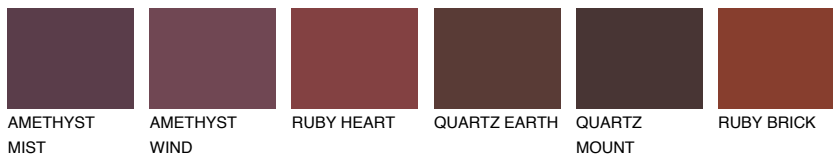

COLOUR DETAILS

SCOTLAND4 SL4

24% TSR 31%

Matching colours

COLOURS

INTENSE

For more information on plasters and paints, go to www.ceresit.ee

*The presented colours refer to plasters and paints offered by Ceresit. Due to the use of digital techniques, the presented colours might not represent the original ones, thus they cannot be considered as a reliable colour presentation. We recommend checking the authentic colour samples.