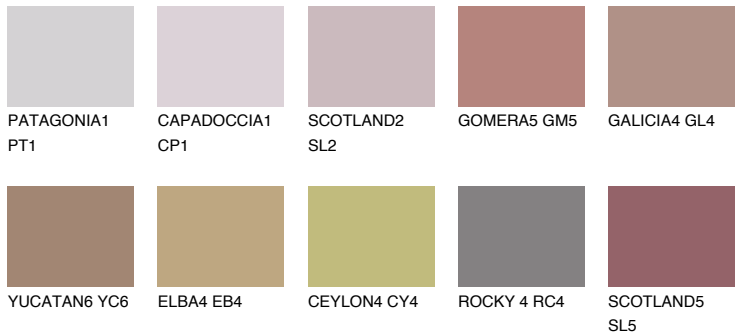

# COLOUR DETAILS

### Matching colours

#### COLOURS

#### INTENSE

For more information on plasters and paints, go to [www.ceresit.ee](http://www.ceresit.ee)

\*The presented colours refer to plasters and paints offered by Ceresit. Due to the use of digital techniques, the presented colours might not represent the original ones, thus they cannot be considered as a reliable colour presentation. We recommend checking the authentic colour samples.