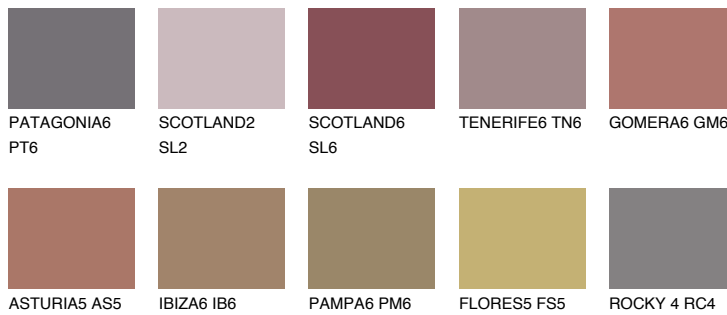

COLOUR DETAILS

SCOTLAND5 SL5

16% **TSR** 23%

Matching colours

COLOURS

INTENSE

For more information on plasters and paints, go to
www.ceresit.ee

*The presented colours refer to plasters and paints offered by Ceresit. Due to the use of digital techniques, the presented colours might not represent the original ones, thus they cannot be considered as a reliable colour presentation. We recommend checking the authentic colour samples.