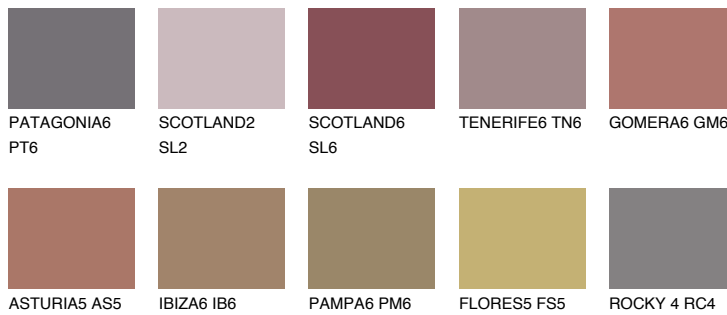

# COLOUR DETAILS

### Matching colours

#### COLOURS

#### INTENSE

For more information on plasters and paints, go to  
[www.ceresit.ee](http://www.ceresit.ee)

\*The presented colours refer to plasters and paints offered by Ceresit. Due to the use of digital techniques, the presented colours might not represent the original ones, thus they cannot be considered as a reliable colour presentation. We recommend checking the authentic colour samples.