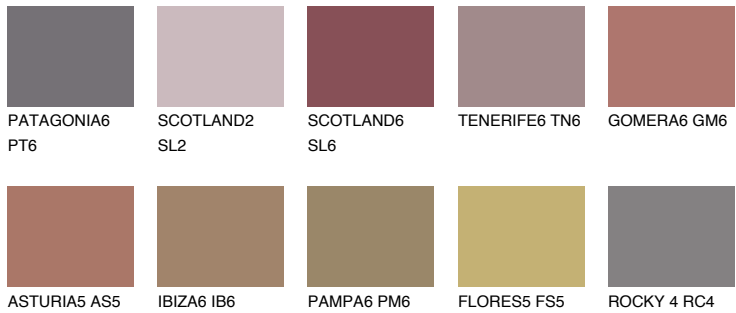

COLOUR DETAILS

SCOTLAND5 SL5

16% **TSR** 23%

Matching colours

COLOURS

INTENSE

For more information on plasters and paints, go to www.ceresit.ee

*The presented colours refer to plasters and paints offered by Ceresit. Due to the use of digital techniques, the presented colours might not represent the original ones, thus they cannot be considered as a reliable colour presentation. We recommend checking the authentic colour samples.