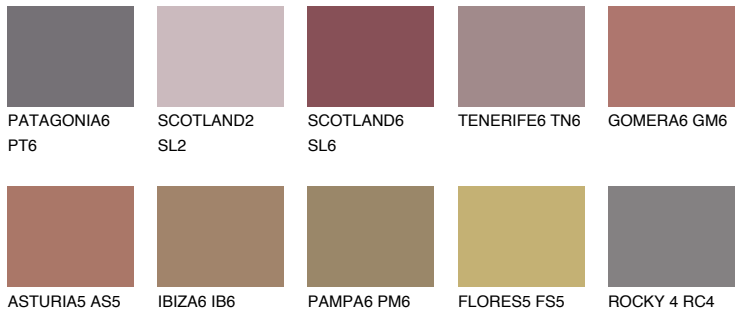

# COLOUR DETAILS

### Matching colours

#### COLOURS

#### INTENSE

For more information on plasters and paints, go to [www.ceresit.ee](http://www.ceresit.ee)

\*The presented colours refer to plasters and paints offered by Ceresit. Due to the use of digital techniques, the presented colours might not represent the original ones, thus they cannot be considered as a reliable colour presentation. We recommend checking the authentic colour samples.