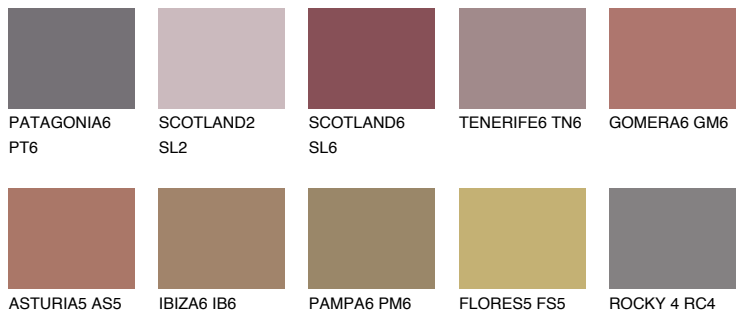

# COLOUR DETAILS

### Matching colours

#### COLOURS

#### INTENSE

For more information on plasters and paints, go to  
[www.ceresit.ee](http://www.ceresit.ee)

\*The presented colours refer to plasters and paints offered by Ceresit. Due to the use of digital techniques, the presented colours might not represent the original ones, thus they cannot be considered as a reliable colour presentation. We recommend checking the authentic colour samples.