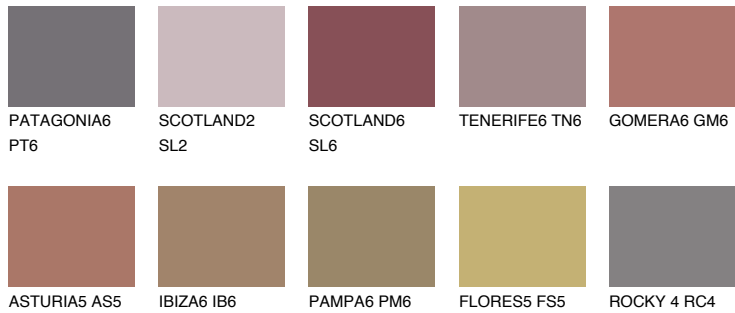

COLOUR DETAILS

SCOTLAND5 SL5

16% **TSR** 23%

Matching colours

COLOURS

INTENSE

For more information on plasters and paints, go to www.ceresit.ee

*The presented colours refer to plasters and paints offered by Ceresit. Due to the use of digital techniques, the presented colours might not represent the original ones, thus they cannot be considered as a reliable colour presentation. We recommend checking the authentic colour samples.