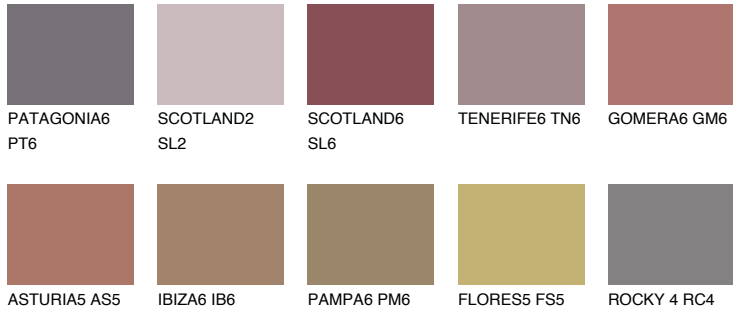

COLOUR DETAILS

SCOTLAND5 SL5

16% **TSR** 23%

Matching colours

COLOURS

INTENSE

For more information on plasters and paints, go to www.ceresit.ee

*The presented colours refer to plasters and paints offered by Ceresit. Due to the use of digital techniques, the presented colours might not represent the original ones, thus they cannot be considered as a reliable colour presentation. We recommend checking the authentic colour samples.