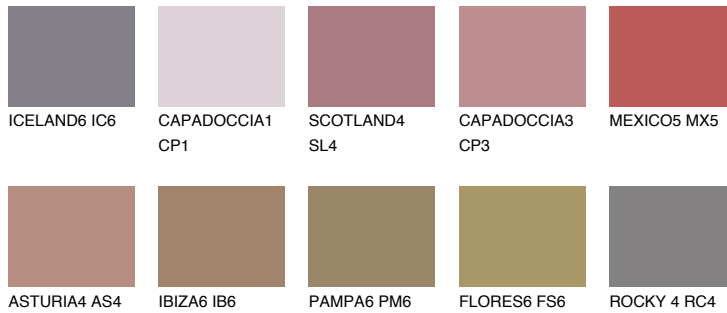

COLOUR DETAILS

SCOTLAND6 SL6

12% **TSR** 19%

Matching colours

COLOURS

INTENSE

For more information on plasters and paints, go to www.ceresit.ee

*The presented colours refer to plasters and paints offered by Ceresit. Due to the use of digital techniques, the presented colours might not represent the original ones, thus they cannot be considered as a reliable colour presentation. We recommend checking the authentic colour samples.