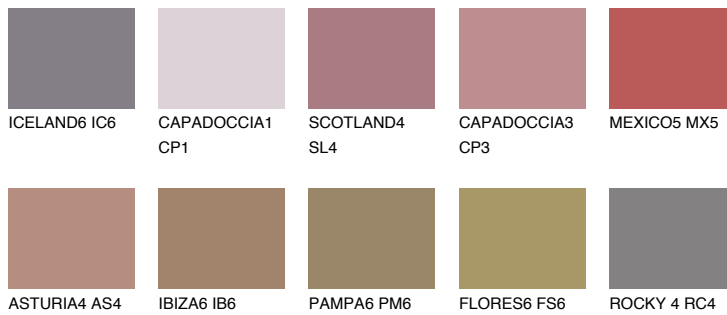

COLOUR DETAILS

SCOTLAND6 SL6

12% **TSR** 19%

Matching colours

COLOURS

INTENSE

For more information on plasters and paints, go to www.ceresit.ee

*The presented colours refer to plasters and paints offered by Ceresit. Due to the use of digital techniques, the presented colours might not represent the original ones, thus they cannot be considered as a reliable colour presentation. We recommend checking the authentic colour samples.