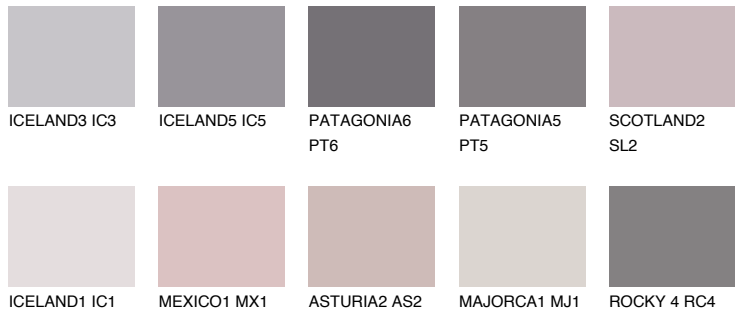

COLOUR DETAILS

CAPADOCIA1 CP1

66% TSR 68%

Matching colours

COLOURS

INTENSE

For more information on plasters and paints, go to www.ceresit.ee

*The presented colours refer to plasters and paints offered by Ceresit. Due to the use of digital techniques, the presented colours might not represent the original ones, thus they cannot be considered as a reliable colour presentation. We recommend checking the authentic colour samples.