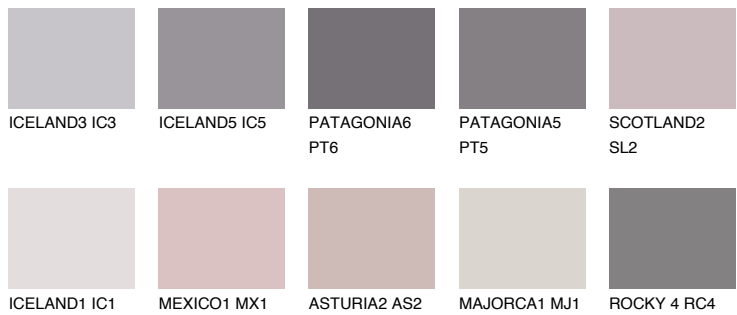

COLOUR DETAILS

CAPADOCIA1 CP1

66% **TSR** 68%

Matching colours

COLOURS

INTENSE

For more information on plasters and paints, go to www.ceresit.ee

*The presented colours refer to plasters and paints offered by Ceresit. Due to the use of digital techniques, the presented colours might not represent the original ones, thus they cannot be considered as a reliable colour presentation. We recommend checking the authentic colour samples.