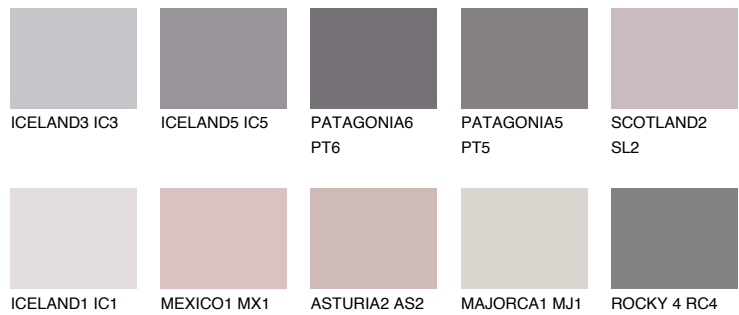

COLOUR DETAILS

CAPADOCIA1 CP1

66% **TSR** 68%

Matching colours

COLOURS

INTENSE

For more information on plasters and paints, go to www.ceresit.ee

*The presented colours refer to plasters and paints offered by Ceresit. Due to the use of digital techniques, the presented colours might not represent the original ones, thus they cannot be considered as a reliable colour presentation. We recommend checking the authentic colour samples.