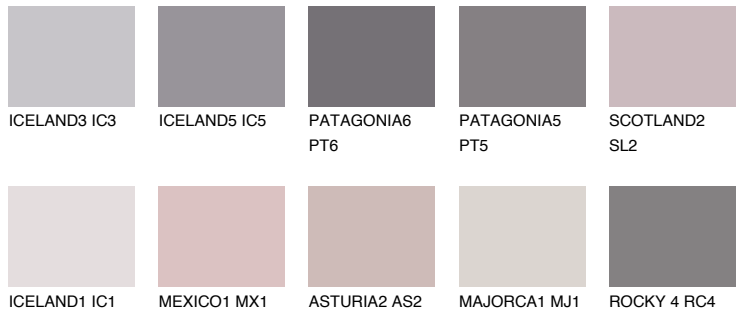

COLOUR DETAILS

CAPADOCIA1 CP1

66% TSR 68%

Matching colours

COLOURS

INTENSE

For more information on plasters and paints, go to www.ceresit.ee

*The presented colours refer to plasters and paints offered by Ceresit. Due to the use of digital techniques, the presented colours might not represent the original ones, thus they cannot be considered as a reliable colour presentation. We recommend checking the authentic colour samples.