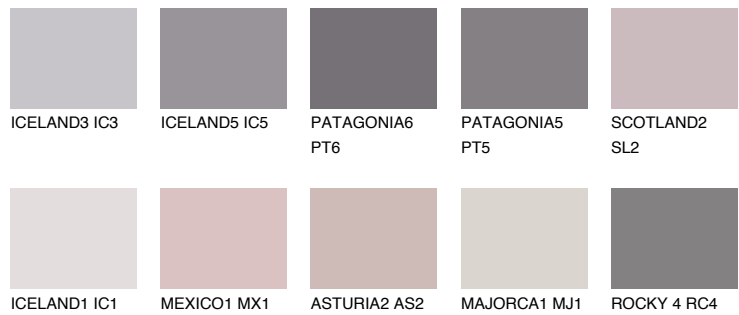

COLOUR DETAILS

CAPADOCIA1 CP1

66% TSR 68%

Matching colours

COLOURS

INTENSE

For more information on plasters and paints, go to www.ceresit.ee

*The presented colours refer to plasters and paints offered by Ceresit. Due to the use of digital techniques, the presented colours might not represent the original ones, thus they cannot be considered as a reliable colour presentation. We recommend checking the authentic colour samples.