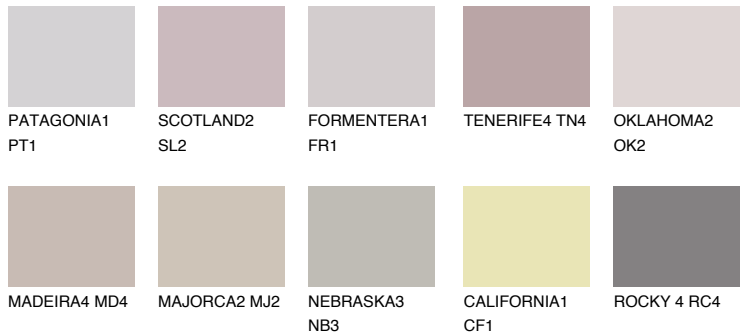

# COLOUR DETAILS

### Matching colours

#### COLOURS

#### INTENSE

For more information on plasters and paints, go to [www.ceresit.ee](http://www.ceresit.ee)

\*The presented colours refer to plasters and paints offered by Ceresit. Due to the use of digital techniques, the presented colours might not represent the original ones, thus they cannot be considered as a reliable colour presentation. We recommend checking the authentic colour samples.