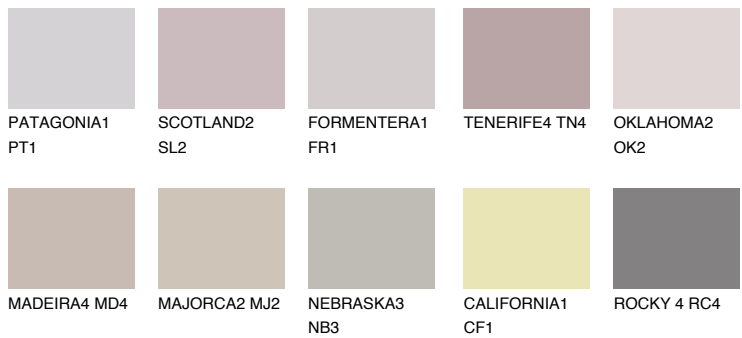

COLOUR DETAILS

CAPADOCIA2 CP2

47% TSR 47%

Matching colours

COLOURS

INTENSE

For more information on plasters and paints, go to www.ceresit.ee

*The presented colours refer to plasters and paints offered by Ceresit. Due to the use of digital techniques, the presented colours might not represent the original ones, thus they cannot be considered as a reliable colour presentation. We recommend checking the authentic colour samples.