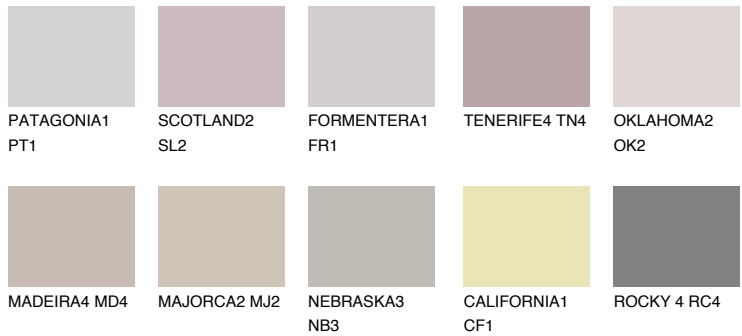

COLOUR DETAILS

CAPADOCIA2 CP2

47% TSR 47%

Matching colours

COLOURS

INTENSE

For more information on plasters and paints, go to www.ceresit.ee

*The presented colours refer to plasters and paints offered by Ceresit. Due to the use of digital techniques, the presented colours might not represent the original ones, thus they cannot be considered as a reliable colour presentation. We recommend checking the authentic colour samples.