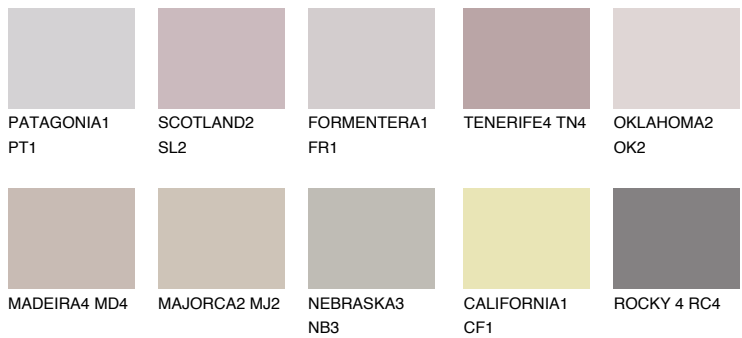

# COLOUR DETAILS

### Matching colours

#### COLOURS

#### INTENSE

For more information on plasters and paints, go to [www.ceresit.ee](http://www.ceresit.ee)

\*The presented colours refer to plasters and paints offered by Ceresit. Due to the use of digital techniques, the presented colours might not represent the original ones, thus they cannot be considered as a reliable colour presentation. We recommend checking the authentic colour samples.