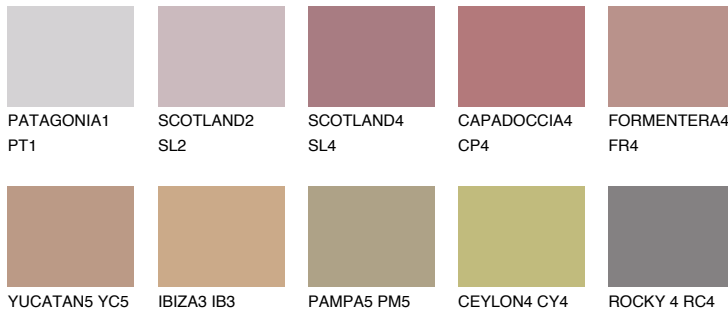

COLOUR DETAILS

CAPADOC CIA3 CP3

32% **TSR** 41%

Matching colours

COLOURS

INTENSE

For more information on plasters and paints, go to www.ceresit.ee

*The presented colours refer to plasters and paints offered by Ceresit. Due to the use of digital techniques, the presented colours might not represent the original ones, thus they cannot be considered as a reliable colour presentation. We recommend checking the authentic colour samples.