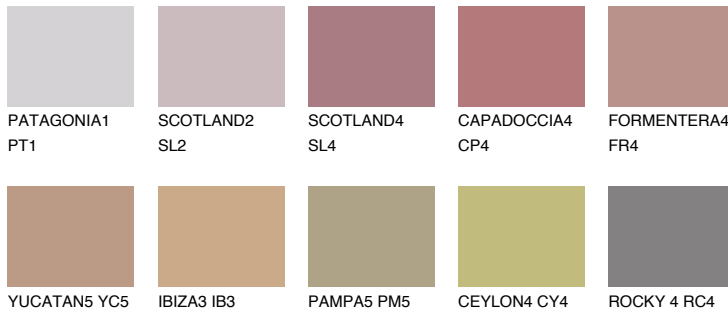

COLOUR DETAILS

CAPADOC CIA3 CP3

32% **TSR** 41%

Matching colours

COLOURS

INTENSE

For more information on plasters and paints, go to www.ceresit.ee

*The presented colours refer to plasters and paints offered by Ceresit. Due to the use of digital techniques, the presented colours might not represent the original ones, thus they cannot be considered as a reliable colour presentation. We recommend checking the authentic colour samples.