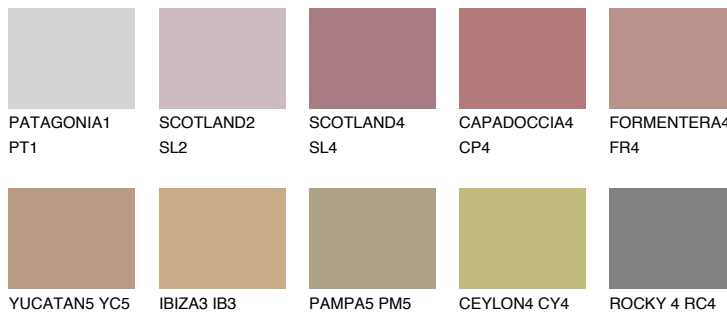

COLOUR DETAILS

CAPADOC CIA3 CP3

32% **TSR** 41%

Matching colours

COLOURS

INTENSE

For more information on plasters and paints, go to www.ceresit.ee

*The presented colours refer to plasters and paints offered by Ceresit. Due to the use of digital techniques, the presented colours might not represent the original ones, thus they cannot be considered as a reliable colour presentation. We recommend checking the authentic colour samples.