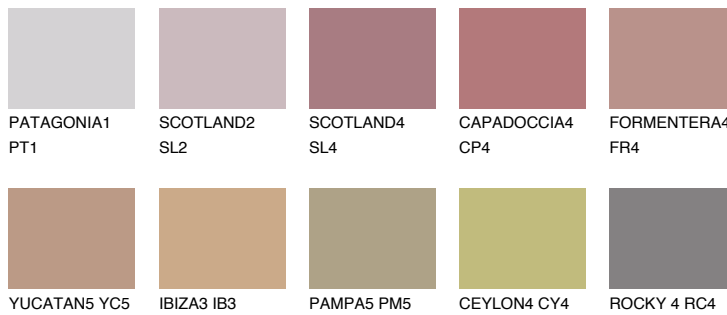

COLOUR DETAILS

CAPADOCIA3 CP3

32% **TSR** 41%

Matching colours

COLOURS

INTENSE

For more information on plasters and paints, go to www.ceresit.ee

*The presented colours refer to plasters and paints offered by Ceresit. Due to the use of digital techniques, the presented colours might not represent the original ones, thus they cannot be considered as a reliable colour presentation. We recommend checking the authentic colour samples.