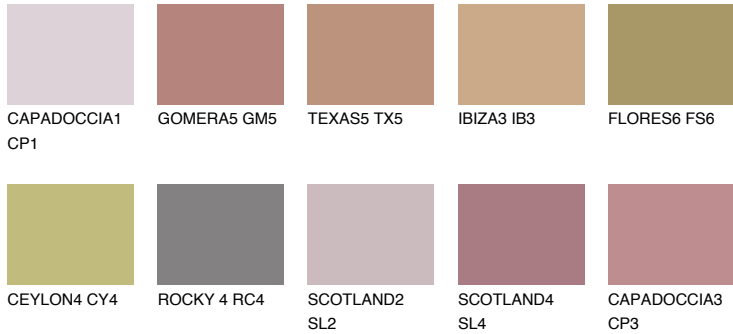

# COLOUR DETAILS

### Matching colours

#### COLOURS

#### INTENSE

For more information on plasters and paints, go to [www.ceresit.ee](http://www.ceresit.ee)

\*The presented colours refer to plasters and paints offered by Ceresit. Due to the use of digital techniques, the presented colours might not represent the original ones, thus they cannot be considered as a reliable colour presentation. We recommend checking the authentic colour samples.