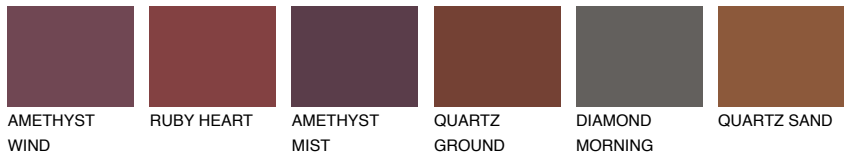

COLOUR DETAILS

CAPADOC CIA4 CP4

☀ 25% **TSR 38%**

Matching colours

COLOURS

INTENSE

For more information on plasters and paints, go to www.ceresit.ee

*The presented colours refer to plasters and paints offered by Ceresit. Due to the use of digital techniques, the presented colours might not represent the original ones, thus they cannot be considered as a reliable colour presentation. We recommend checking the authentic colour samples.