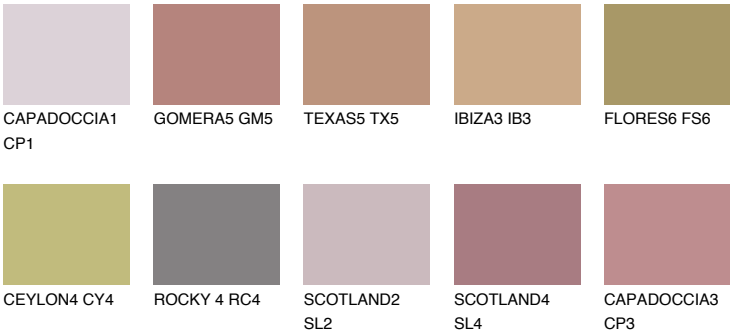

COLOUR DETAILS

CAPADOCIA4 CP4

☀ 25% **TSR 38%**

Matching colours

COLOURS

INTENSE

For more information on plasters and paints, go to www.ceresit.ee

*The presented colours refer to plasters and paints offered by Ceresit. Due to the use of digital techniques, the presented colours might not represent the original ones, thus they cannot be considered as a reliable colour presentation. We recommend checking the authentic colour samples.