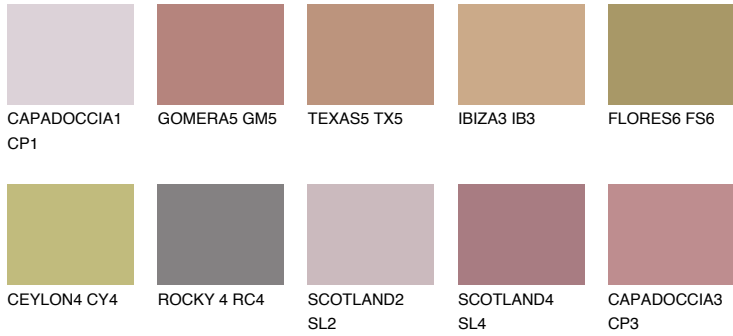

COLOUR DETAILS

CAPADOC CIA4 CP4

☀ 25% **TSR 38%**

Matching colours

COLOURS

INTENSE

For more information on plasters and paints, go to www.ceresit.ee

*The presented colours refer to plasters and paints offered by Ceresit. Due to the use of digital techniques, the presented colours might not represent the original ones, thus they cannot be considered as a reliable colour presentation. We recommend checking the authentic colour samples.