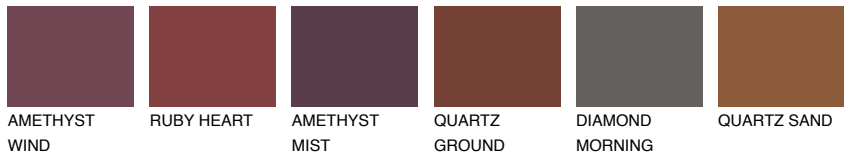

COLOUR DETAILS

CAPADOC CIA4 CP4

☀ 25%   **TSR 38%**

Matching colours

COLOURS

INTENSE

For more information on plasters and paints, go to
www.ceresit.ee

*The presented colours refer to plasters and paints offered by Ceresit. Due to the use of digital techniques, the presented colours might not represent the original ones, thus they cannot be considered as a reliable colour presentation. We recommend checking the authentic colour samples.