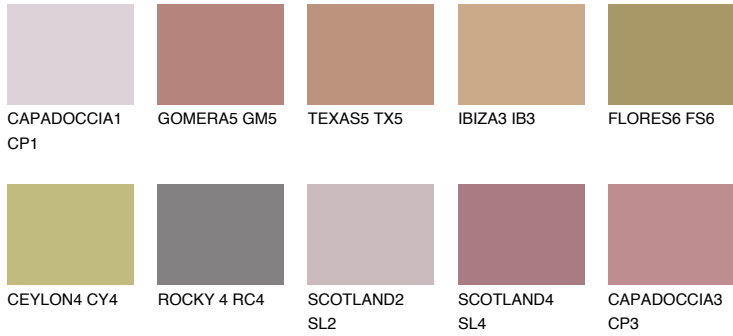

# COLOUR DETAILS

### Matching colours

#### COLOURS

#### INTENSE

For more information on plasters and paints, go to  
[www.ceresit.ee](http://www.ceresit.ee)

\*The presented colours refer to plasters and paints offered by Ceresit. Due to the use of digital techniques, the presented colours might not represent the original ones, thus they cannot be considered as a reliable colour presentation. We recommend checking the authentic colour samples.