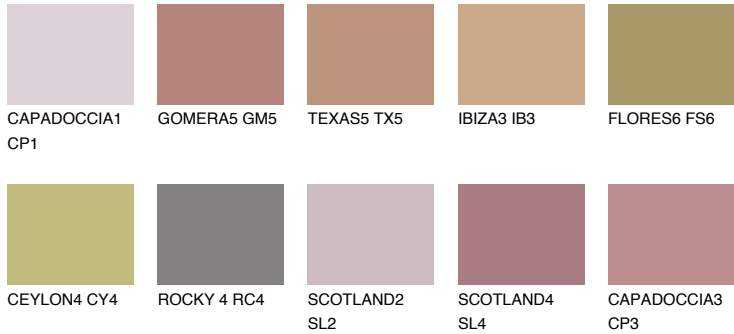

COLOUR DETAILS

CAPADOCIA4 CP4

☀ 25% **TSR 38%**

Matching colours

COLOURS

INTENSE

For more information on plasters and paints, go to
www.ceresit.ee

*The presented colours refer to plasters and paints offered by Ceresit. Due to the use of digital techniques, the presented colours might not represent the original ones, thus they cannot be considered as a reliable colour presentation. We recommend checking the authentic colour samples.