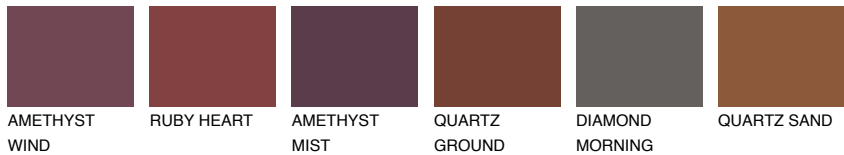

COLOUR DETAILS

CAPADOCIA4 CP4

☀ 25%   **TSR 38%**

Matching colours

COLOURS

INTENSE

For more information on plasters and paints, go to
www.ceresit.ee

*The presented colours refer to plasters and paints offered by Ceresit. Due to the use of digital techniques, the presented colours might not represent the original ones, thus they cannot be considered as a reliable colour presentation. We recommend checking the authentic colour samples.