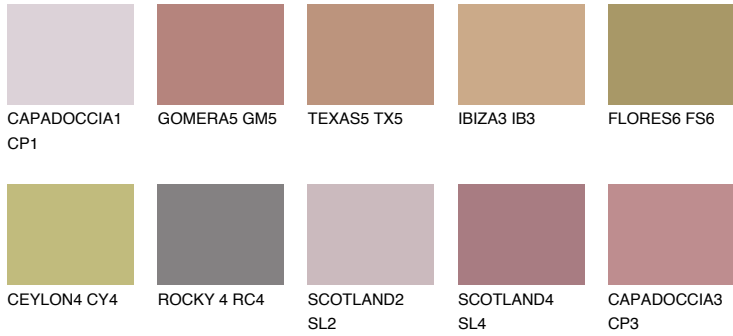

COLOUR DETAILS

CAPADOCIA4 CP4

☀ 25% **TSR** 38%

Matching colours

COLOURS

INTENSE

For more information on plasters and paints, go to www.ceresit.ee

*The presented colours refer to plasters and paints offered by Ceresit. Due to the use of digital techniques, the presented colours might not represent the original ones, thus they cannot be considered as a reliable colour presentation. We recommend checking the authentic colour samples.