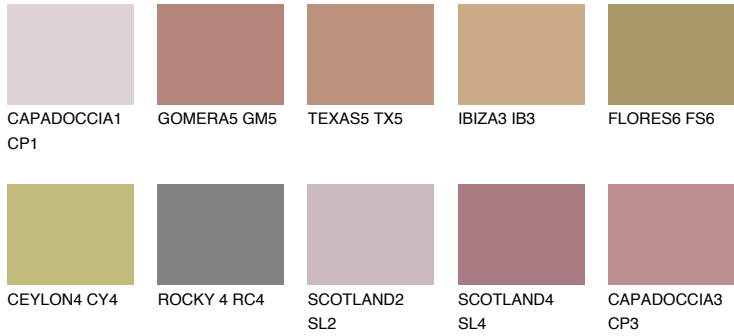

# COLOUR DETAILS

### Matching colours

#### COLOURS

#### INTENSE

For more information on plasters and paints, go to  
[www.ceresit.ee](http://www.ceresit.ee)

\*The presented colours refer to plasters and paints offered by Ceresit. Due to the use of digital techniques, the presented colours might not represent the original ones, thus they cannot be considered as a reliable colour presentation. We recommend checking the authentic colour samples.