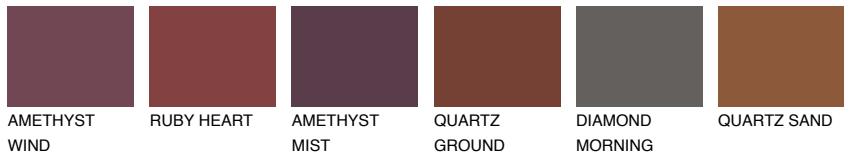

COLOUR DETAILS

CAPADOCIA4 CP4

☀ 25% **TSR** 38%

Matching colours

COLOURS

INTENSE

For more information on plasters and paints, go to www.ceresit.ee

*The presented colours refer to plasters and paints offered by Ceresit. Due to the use of digital techniques, the presented colours might not represent the original ones, thus they cannot be considered as a reliable colour presentation. We recommend checking the authentic colour samples.