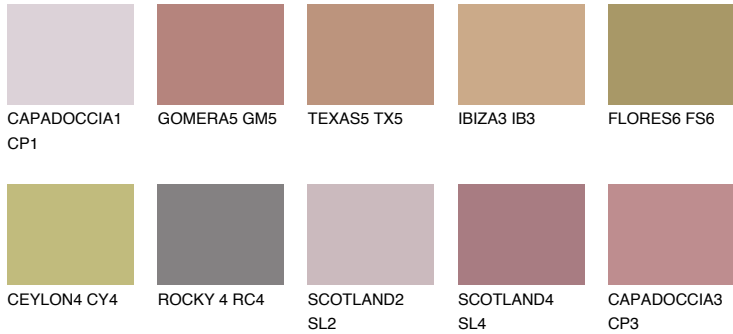

COLOUR DETAILS

CAPADOCIA4 CP4

☀ 25% **TSR** 38%

Matching colours

COLOURS

INTENSE

For more information on plasters and paints, go to www.ceresit.ee

*The presented colours refer to plasters and paints offered by Ceresit. Due to the use of digital techniques, the presented colours might not represent the original ones, thus they cannot be considered as a reliable colour presentation. We recommend checking the authentic colour samples.