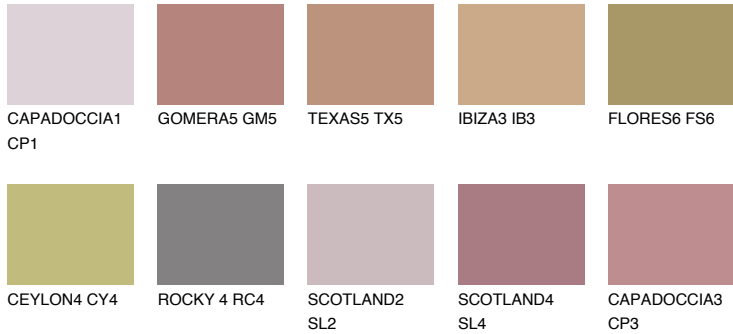

COLOUR DETAILS

CAPADOCIA4 CP4

☀ 25% **TSR 38%**

Matching colours

COLOURS

INTENSE

For more information on plasters and paints, go to www.ceresit.ee

*The presented colours refer to plasters and paints offered by Ceresit. Due to the use of digital techniques, the presented colours might not represent the original ones, thus they cannot be considered as a reliable colour presentation. We recommend checking the authentic colour samples.