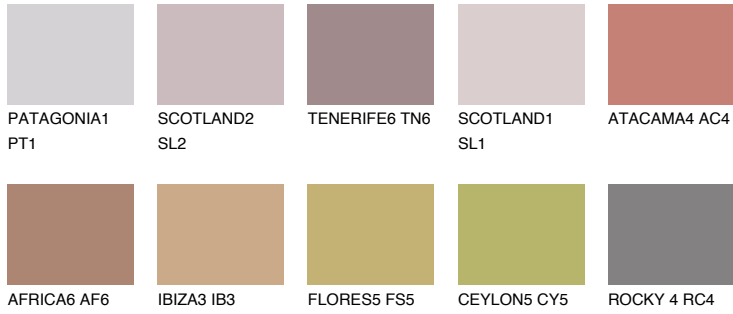

COLOUR DETAILS

CAPADOCIA5 CP5

24% **TSR** 50%

Matching colours

COLOURS

INTENSE

For more information on plasters and paints, go to www.ceresit.ee

*The presented colours refer to plasters and paints offered by Ceresit. Due to the use of digital techniques, the presented colours might not represent the original ones, thus they cannot be considered as a reliable colour presentation. We recommend checking the authentic colour samples.