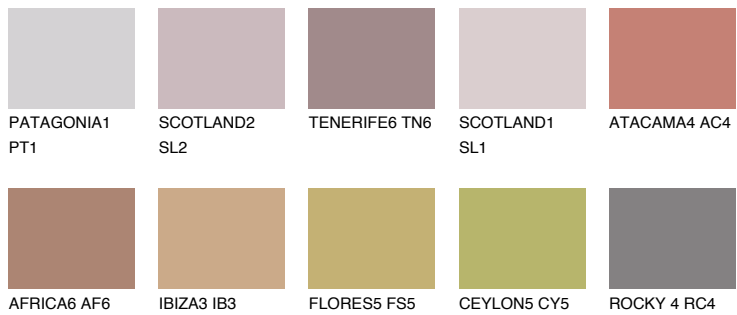

# COLOUR DETAILS

### Matching colours

#### COLOURS

#### INTENSE

For more information on plasters and paints, go to [www.ceresit.ee](http://www.ceresit.ee)

\*The presented colours refer to plasters and paints offered by Ceresit. Due to the use of digital techniques, the presented colours might not represent the original ones, thus they cannot be considered as a reliable colour presentation. We recommend checking the authentic colour samples.