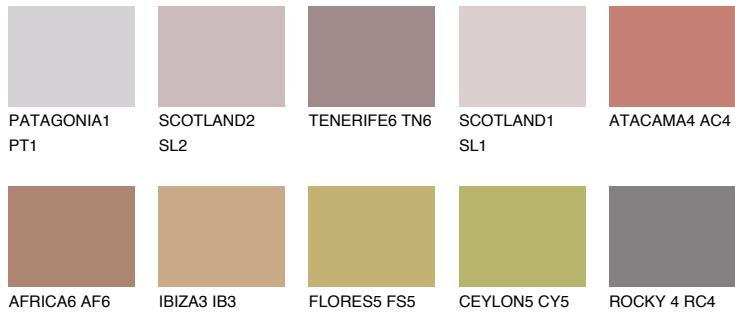

COLOUR DETAILS

CAPADOCIA5 CP5

24% TSR 50%

Matching colours

COLOURS

INTENSE

For more information on plasters and paints, go to www.ceresit.ee

*The presented colours refer to plasters and paints offered by Ceresit. Due to the use of digital techniques, the presented colours might not represent the original ones, thus they cannot be considered as a reliable colour presentation. We recommend checking the authentic colour samples.