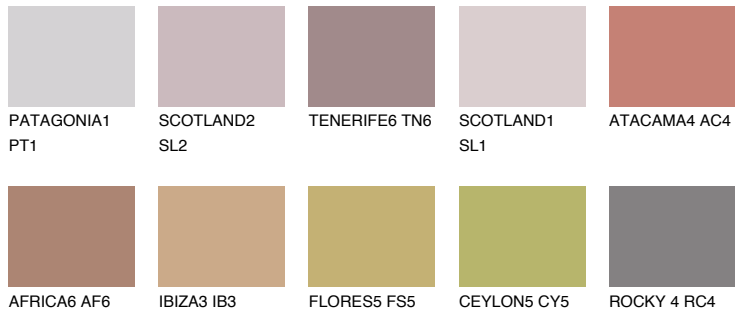

COLOUR DETAILS

CAPADOCIA5 CP5

24% **TSR** 50%

Matching colours

COLOURS

INTENSE

For more information on plasters and paints, go to www.ceresit.ee

*The presented colours refer to plasters and paints offered by Ceresit. Due to the use of digital techniques, the presented colours might not represent the original ones, thus they cannot be considered as a reliable colour presentation. We recommend checking the authentic colour samples.