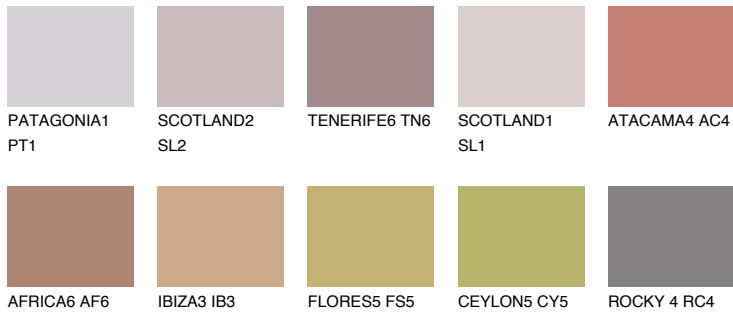

# COLOUR DETAILS

### Matching colours

#### COLOURS

#### INTENSE

For more information on plasters and paints, go to [www.ceresit.ee](http://www.ceresit.ee)

\*The presented colours refer to plasters and paints offered by Ceresit. Due to the use of digital techniques, the presented colours might not represent the original ones, thus they cannot be considered as a reliable colour presentation. We recommend checking the authentic colour samples.