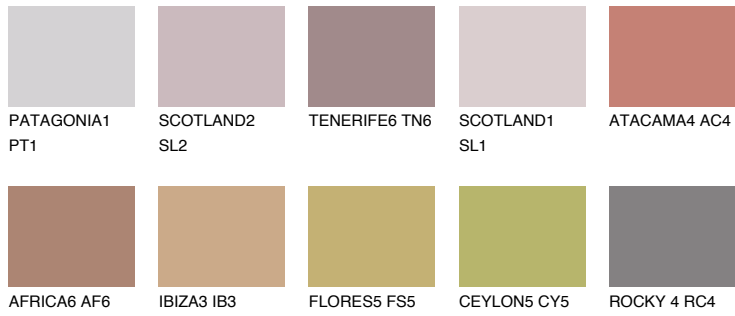

# COLOUR DETAILS

### Matching colours

#### COLOURS

#### INTENSE

For more information on plasters and paints, go to [www.ceresit.ee](http://www.ceresit.ee)

\*The presented colours refer to plasters and paints offered by Ceresit. Due to the use of digital techniques, the presented colours might not represent the original ones, thus they cannot be considered as a reliable colour presentation. We recommend checking the authentic colour samples.