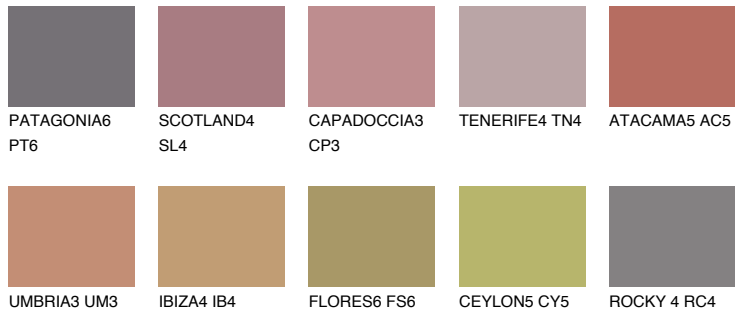

# COLOUR DETAILS

### Matching colours

#### COLOURS

#### INTENSE

For more information on plasters and paints, go to [www.ceresit.ee](http://www.ceresit.ee)

\*The presented colours refer to plasters and paints offered by Ceresit. Due to the use of digital techniques, the presented colours might not represent the original ones, thus they cannot be considered as a reliable colour presentation. We recommend checking the authentic colour samples.