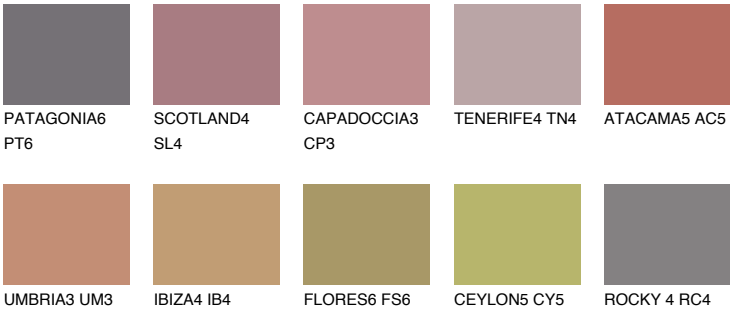

CAPADOC CIA6 CP6

19% **TSR** 46%

Matching colours

COLOURS

INTENSE

For more information on plasters and paints, go to www.ceresit.ee

*The presented colours refer to plasters and paints offered by Ceresit. Due to the use of digital techniques, the presented colours might not represent the original ones, thus they cannot be considered as a reliable colour presentation. We recommend checking the authentic colour samples.