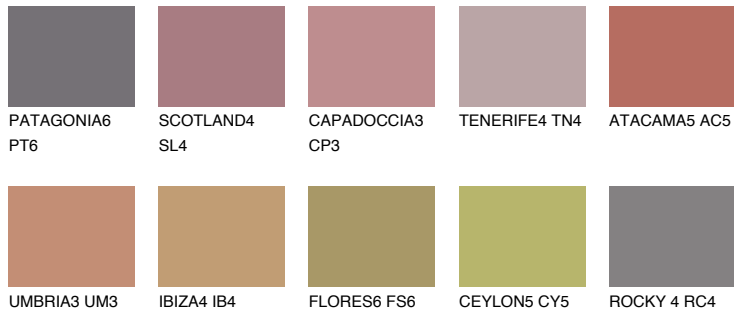

COLOUR DETAILS

CAPADOCIA6 CP6

19% **TSR** 46%

Matching colours

COLOURS

INTENSE

For more information on plasters and paints, go to www.ceresit.ee

*The presented colours refer to plasters and paints offered by Ceresit. Due to the use of digital techniques, the presented colours might not represent the original ones, thus they cannot be considered as a reliable colour presentation. We recommend checking the authentic colour samples.