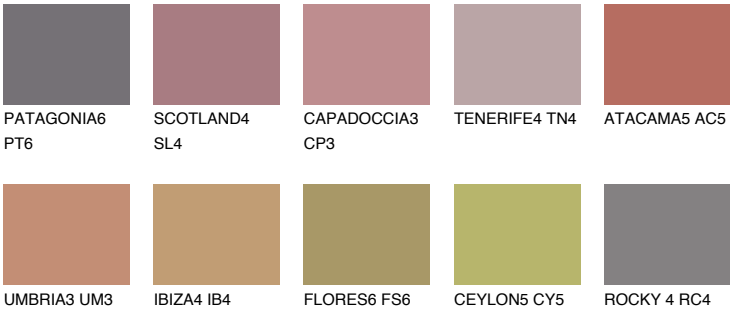

CAPADOCIA6 CP6

19% **TSR** 46%

Matching colours

COLOURS

INTENSE

For more information on plasters and paints, go to www.ceresit.ee

*The presented colours refer to plasters and paints offered by Ceresit. Due to the use of digital techniques, the presented colours might not represent the original ones, thus they cannot be considered as a reliable colour presentation. We recommend checking the authentic colour samples.