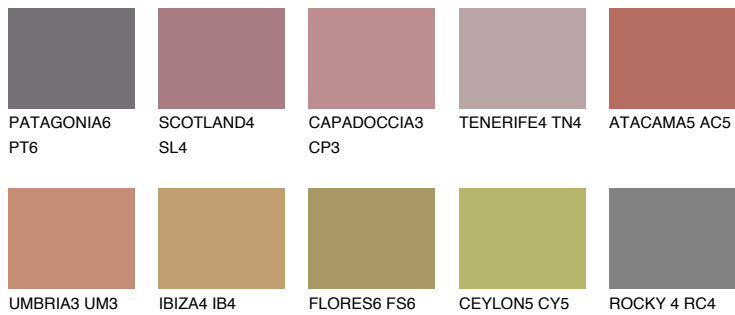

COLOUR DETAILS

CAPADOCIA6 CP6

19% TSR 46%

Matching colours

COLOURS

INTENSE

For more information on plasters and paints, go to www.ceresit.ee

*The presented colours refer to plasters and paints offered by Ceresit. Due to the use of digital techniques, the presented colours might not represent the original ones, thus they cannot be considered as a reliable colour presentation. We recommend checking the authentic colour samples.