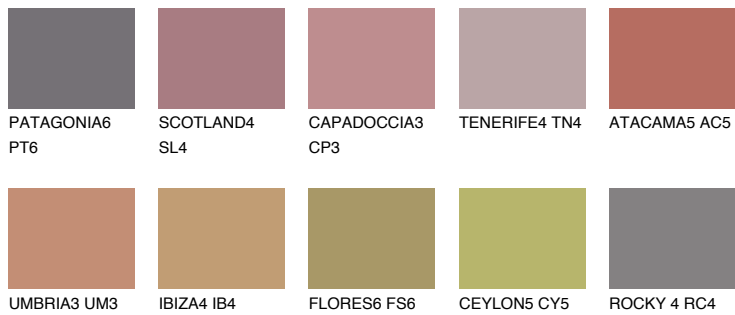

COLOUR DETAILS

CAPADOCIA6 CP6

19% **TSR** 46%

Matching colours

COLOURS

INTENSE

For more information on plasters and paints, go to www.ceresit.ee

*The presented colours refer to plasters and paints offered by Ceresit. Due to the use of digital techniques, the presented colours might not represent the original ones, thus they cannot be considered as a reliable colour presentation. We recommend checking the authentic colour samples.