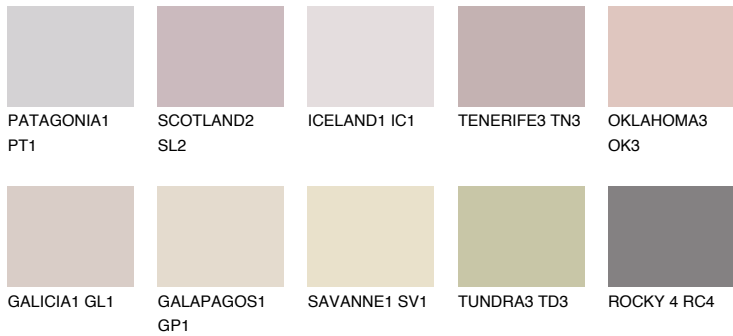

COLOUR DETAILS

MEXICO1 MX1

57% **TSR** 61%

Matching colours

COLOURS

INTENSE

For more information on plasters and paints, go to www.ceresit.ee

*The presented colours refer to plasters and paints offered by Ceresit. Due to the use of digital techniques, the presented colours might not represent the original ones, thus they cannot be considered as a reliable colour presentation. We recommend checking the authentic colour samples.