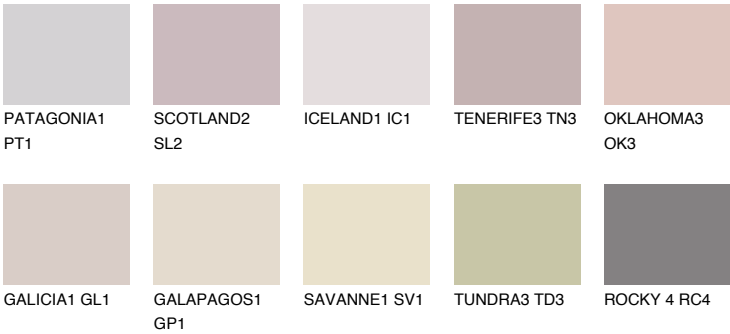

# COLOUR DETAILS

### Matching colours

#### COLOURS

#### INTENSE

For more information on plasters and paints, go to [www.ceresit.ee](http://www.ceresit.ee)

\*The presented colours refer to plasters and paints offered by Ceresit. Due to the use of digital techniques, the presented colours might not represent the original ones, thus they cannot be considered as a reliable colour presentation. We recommend checking the authentic colour samples.