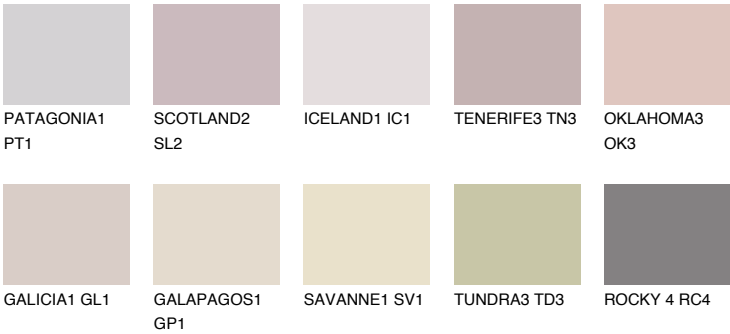

## MEXICO1 MX1

57% **TSR** 61%

### Matching colours

#### COLOURS

#### INTENSE

For more information on plasters and paints, go to [www.ceresit.ee](http://www.ceresit.ee)

\*The presented colours refer to plasters and paints offered by Ceresit. Due to the use of digital techniques, the presented colours might not represent the original ones, thus they cannot be considered as a reliable colour presentation. We recommend checking the authentic colour samples.