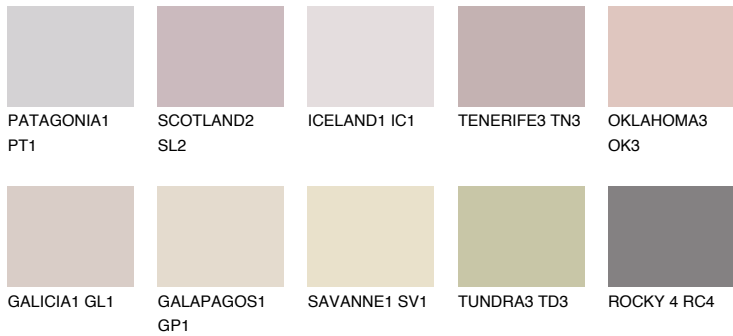

# COLOUR DETAILS

### Matching colours

#### COLOURS

#### INTENSE

For more information on plasters and paints, go to [www.ceresit.ee](http://www.ceresit.ee)

\*The presented colours refer to plasters and paints offered by Ceresit. Due to the use of digital techniques, the presented colours might not represent the original ones, thus they cannot be considered as a reliable colour presentation. We recommend checking the authentic colour samples.