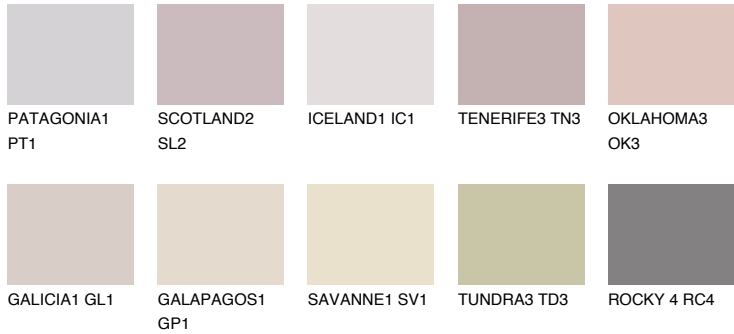

# COLOUR DETAILS

## Matching colours

### COLOURS

### INTENSE

For more information on plasters and paints, go to [www.ceresit.ee](http://www.ceresit.ee)

\*The presented colours refer to plasters and paints offered by Ceresit. Due to the use of digital techniques, the presented colours might not represent the original ones, thus they cannot be considered as a reliable colour presentation. We recommend checking the authentic colour samples.