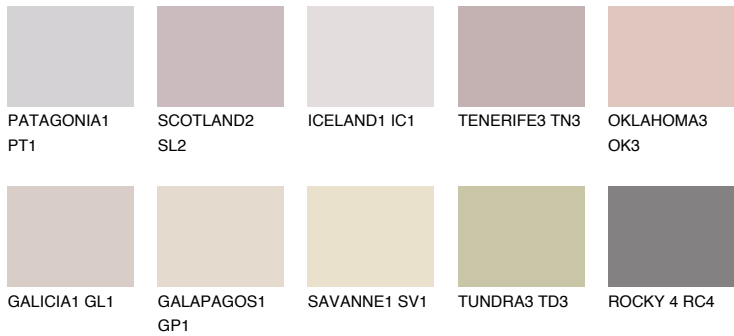

COLOUR DETAILS

MEXICO1 MX1

57% **TSR** 61%

Matching colours

COLOURS

INTENSE

For more information on plasters and paints, go to www.ceresit.ee

*The presented colours refer to plasters and paints offered by Ceresit. Due to the use of digital techniques, the presented colours might not represent the original ones, thus they cannot be considered as a reliable colour presentation. We recommend checking the authentic colour samples.