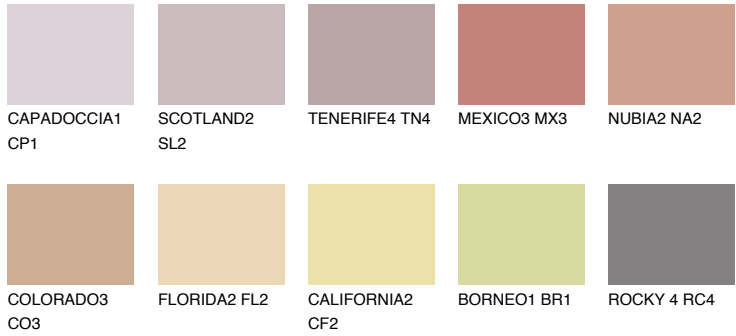

COLOUR DETAILS

MEXICO2 MX2

38% TSR 50%

Matching colours

COLOURS

INTENSE

For more information on plasters and paints, go to www.ceresit.ee

*The presented colours refer to plasters and paints offered by Ceresit. Due to the use of digital techniques, the presented colours might not represent the original ones, thus they cannot be considered as a reliable colour presentation. We recommend checking the authentic colour samples.