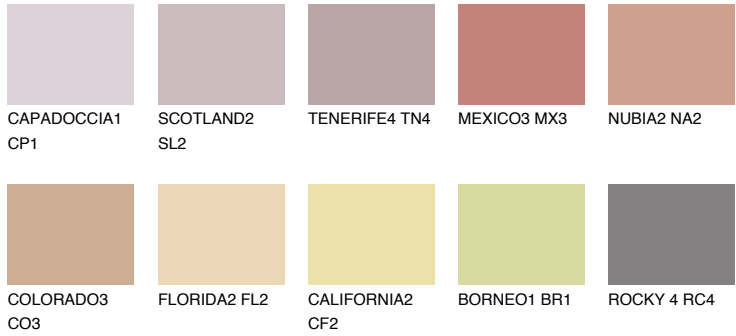

# COLOUR DETAILS

### Matching colours

#### COLOURS

#### INTENSE

For more information on plasters and paints, go to [www.ceresit.ee](http://www.ceresit.ee)

\*The presented colours refer to plasters and paints offered by Ceresit. Due to the use of digital techniques, the presented colours might not represent the original ones, thus they cannot be considered as a reliable colour presentation. We recommend checking the authentic colour samples.