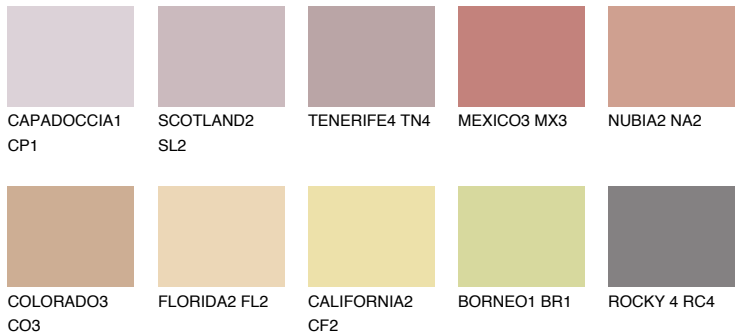

COLOUR DETAILS

MEXICO2 MX2

38% **TSR** 50%

Matching colours

COLOURS

INTENSE

For more information on plasters and paints, go to www.ceresit.ee

*The presented colours refer to plasters and paints offered by Ceresit. Due to the use of digital techniques, the presented colours might not represent the original ones, thus they cannot be considered as a reliable colour presentation. We recommend checking the authentic colour samples.