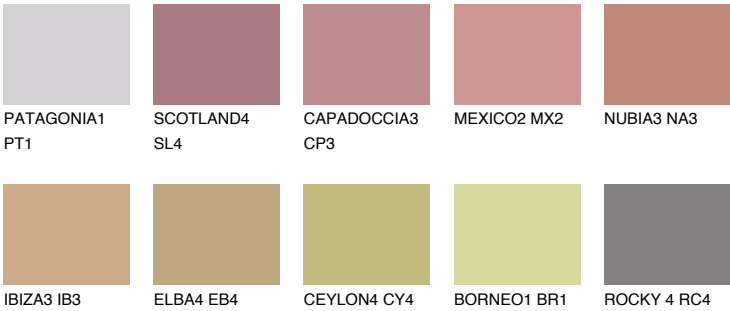

## MEXICO3 MX3

☀ 29%    **TSR** 43%

### Matching colours

#### COLOURS

#### INTENSE

For more information on plasters and paints, go to [www.ceresit.ee](http://www.ceresit.ee)

\*The presented colours refer to plasters and paints offered by Ceresit. Due to the use of digital techniques, the presented colours might not represent the original ones, thus they cannot be considered as a reliable colour presentation. We recommend checking the authentic colour samples.