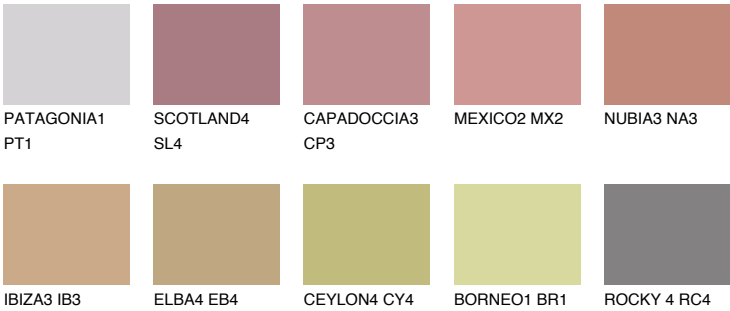

MEXICO3 MX3

☀ 29% **TSR** 43%

Matching colours

COLOURS

INTENSE

For more information on plasters and paints, go to www.ceresit.ee

*The presented colours refer to plasters and paints offered by Ceresit. Due to the use of digital techniques, the presented colours might not represent the original ones, thus they cannot be considered as a reliable colour presentation. We recommend checking the authentic colour samples.