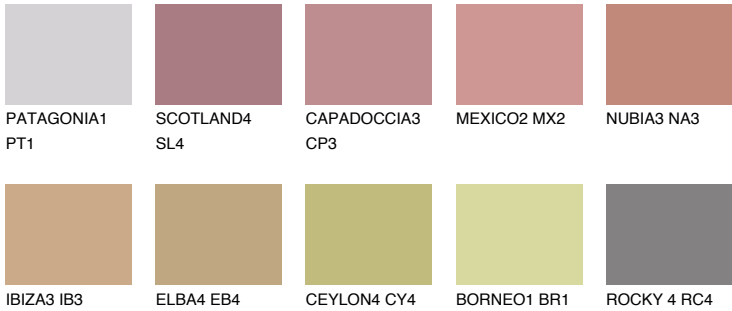

MEXICO3 MX3

☀ 29% **TSR** 43%

Matching colours

COLOURS

INTENSE

For more information on plasters and paints, go to www.ceresit.ee

*The presented colours refer to plasters and paints offered by Ceresit. Due to the use of digital techniques, the presented colours might not represent the original ones, thus they cannot be considered as a reliable colour presentation. We recommend checking the authentic colour samples.