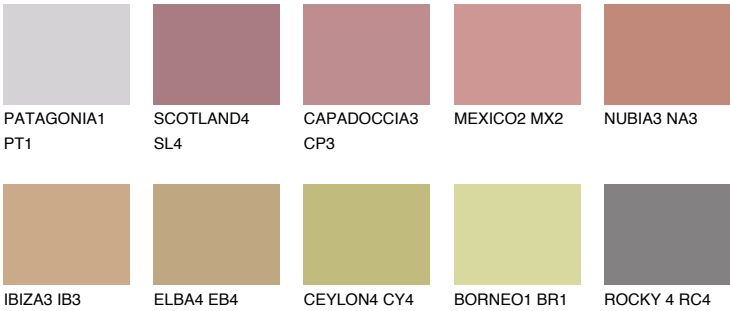

## MEXICO3 MX3

29% **TSR** 43%

### Matching colours

#### COLOURS

#### INTENSE

For more information on plasters and paints, go to [www.ceresit.ee](http://www.ceresit.ee)

\*The presented colours refer to plasters and paints offered by Ceresit. Due to the use of digital techniques, the presented colours might not represent the original ones, thus they cannot be considered as a reliable colour presentation. We recommend checking the authentic colour samples.