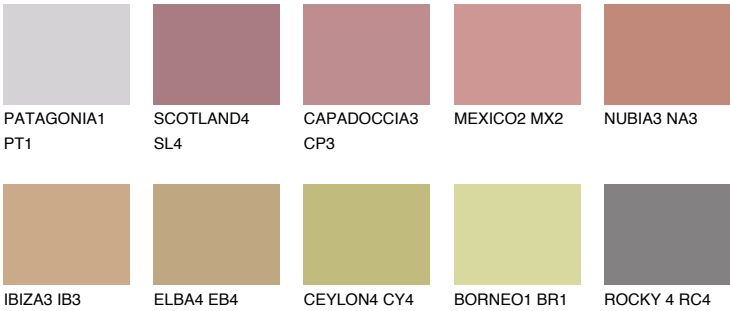

MEXICO3 MX3

29% **TSR** 43%

Matching colours

COLOURS

INTENSE

For more information on plasters and paints, go to www.ceresit.ee

*The presented colours refer to plasters and paints offered by Ceresit. Due to the use of digital techniques, the presented colours might not represent the original ones, thus they cannot be considered as a reliable colour presentation. We recommend checking the authentic colour samples.