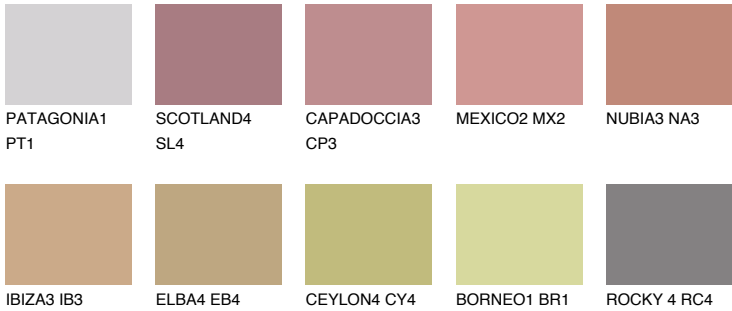

MEXICO3 MX3

29% **TSR** 43%

Matching colours

COLOURS

INTENSE

For more information on plasters and paints, go to www.ceresit.ee

*The presented colours refer to plasters and paints offered by Ceresit. Due to the use of digital techniques, the presented colours might not represent the original ones, thus they cannot be considered as a reliable colour presentation. We recommend checking the authentic colour samples.