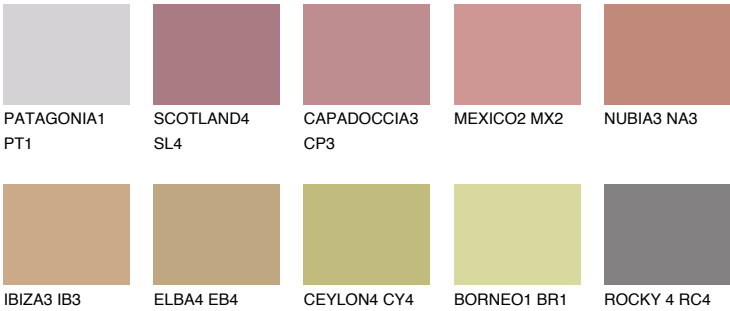

## MEXICO3 MX3

☀ 29%    **TSR** 43%

### Matching colours

#### COLOURS

#### INTENSE

For more information on plasters and paints, go to  
[www.ceresit.ee](http://www.ceresit.ee)

\*The presented colours refer to plasters and paints offered by Ceresit. Due to the use of digital techniques, the presented colours might not represent the original ones, thus they cannot be considered as a reliable colour presentation. We recommend checking the authentic colour samples.