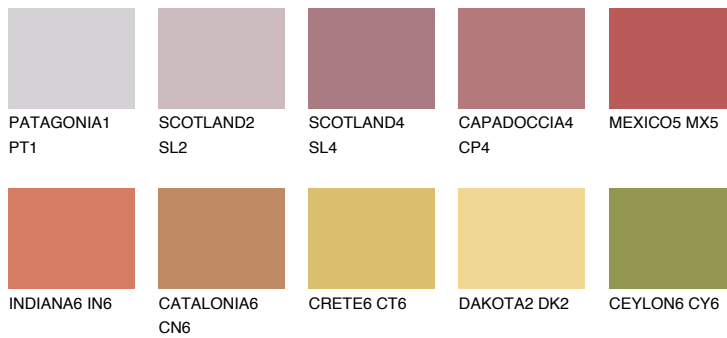

MEXICO4 MX4

23% **TSR** 47%

Matching colours

COLOURS

INTENSE

For more information on plasters and paints, go to
www.ceresit.ee

*The presented colours refer to plasters and paints offered by Ceresit. Due to the use of digital techniques, the presented colours might not represent the original ones, thus they cannot be considered as a reliable colour presentation. We recommend checking the authentic colour samples.