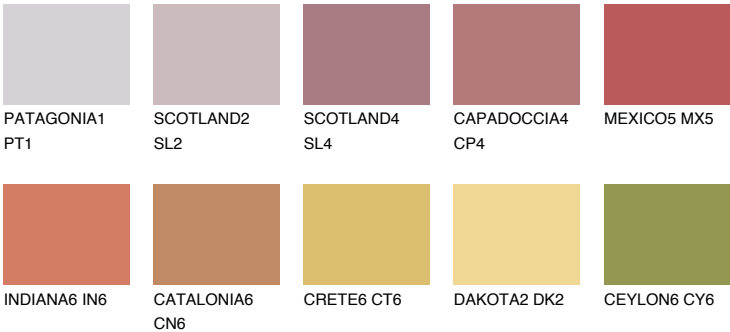

MEXICO4 MX4

23% **TSR** 47%

Matching colours

COLOURS

INTENSE

For more information on plasters and paints, go to www.ceresit.ee

*The presented colours refer to plasters and paints offered by Ceresit. Due to the use of digital techniques, the presented colours might not represent the original ones, thus they cannot be considered as a reliable colour presentation. We recommend checking the authentic colour samples.