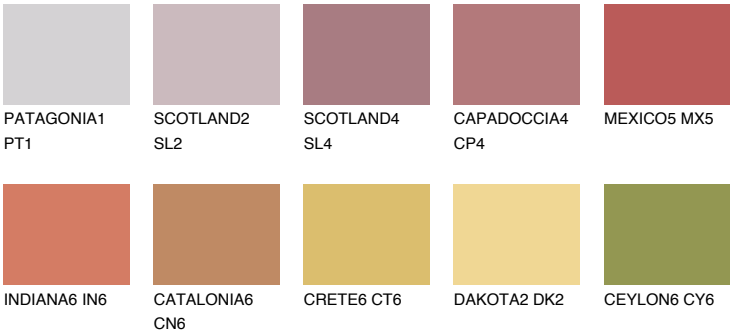

## MEXICO4 MX4

☀ 23%    **TSR** 47%

### Matching colours

#### COLOURS

#### INTENSE

For more information on plasters and paints, go to [www.ceresit.ee](http://www.ceresit.ee)

\*The presented colours refer to plasters and paints offered by Ceresit. Due to the use of digital techniques, the presented colours might not represent the original ones, thus they cannot be considered as a reliable colour presentation. We recommend checking the authentic colour samples.